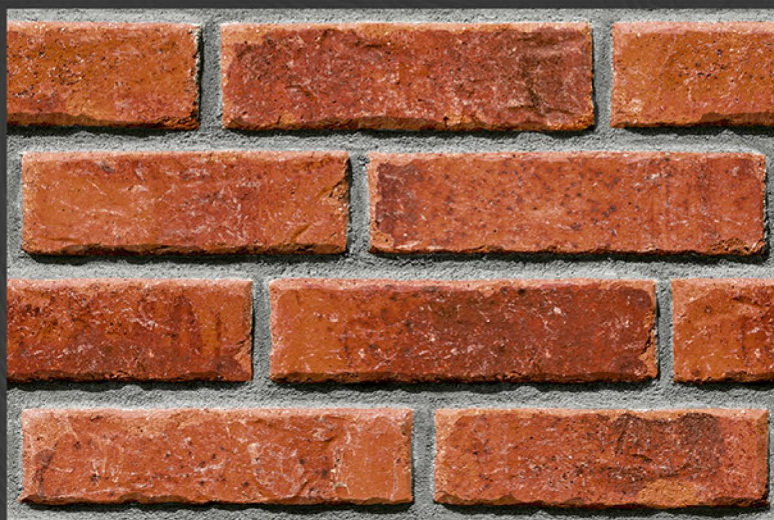

PISOS

SURFACES

» Digital
WALL TILES

» Size
200 X 300 MM

» Finish
GLOSSY

ELE 3808