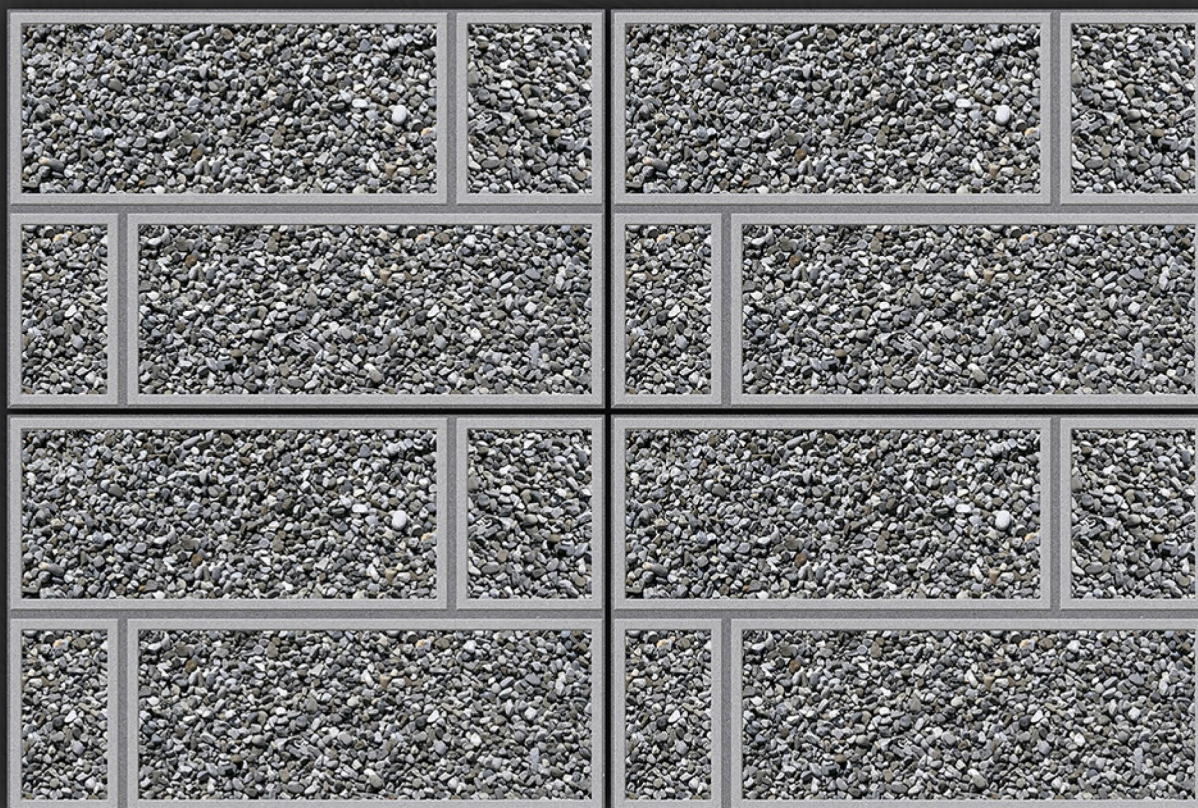

» Finish
GLOSSY

ELE 4505

PISOS

SURFACES

» Digital
WALL TILES

» Size
200 X 300 MM

» Finish
GLOSSY

ELE 4506