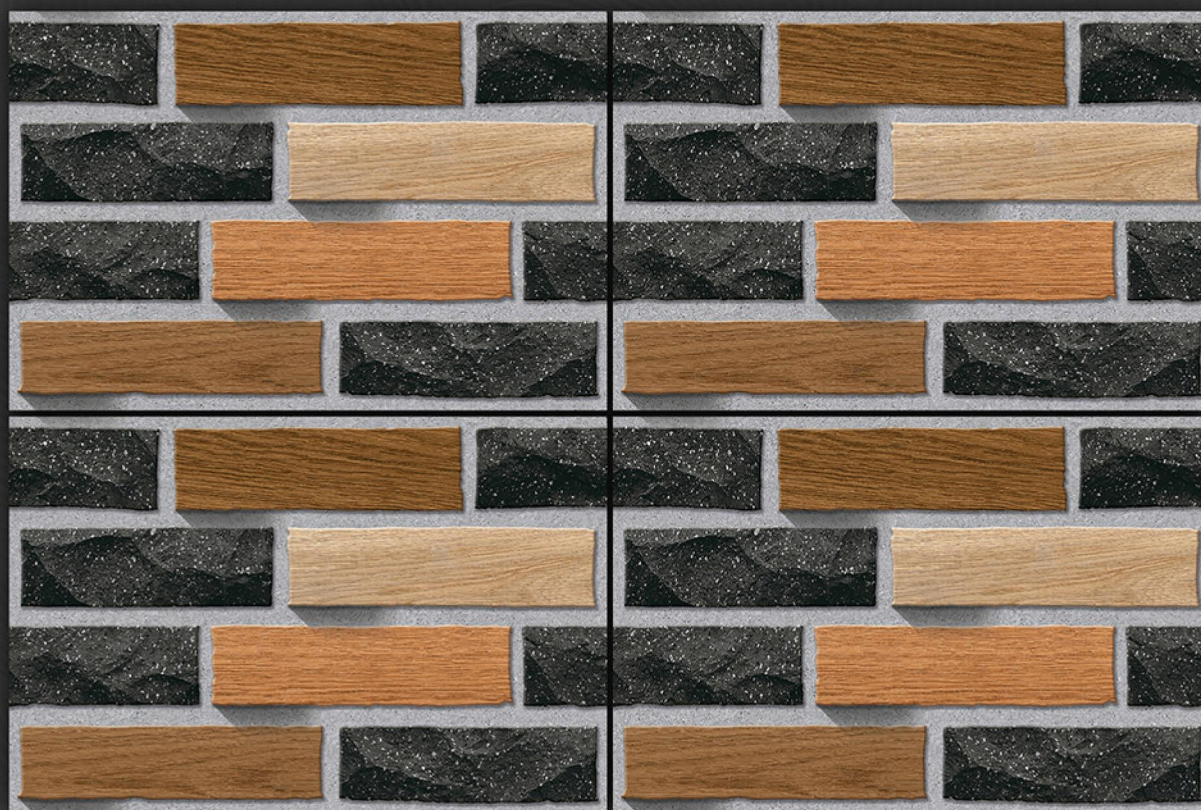

PISOS

SURFACES

» Digital
WALL TILES

» Size
200 X 300 MM

» Finish
GLOSSY

ELE 3804