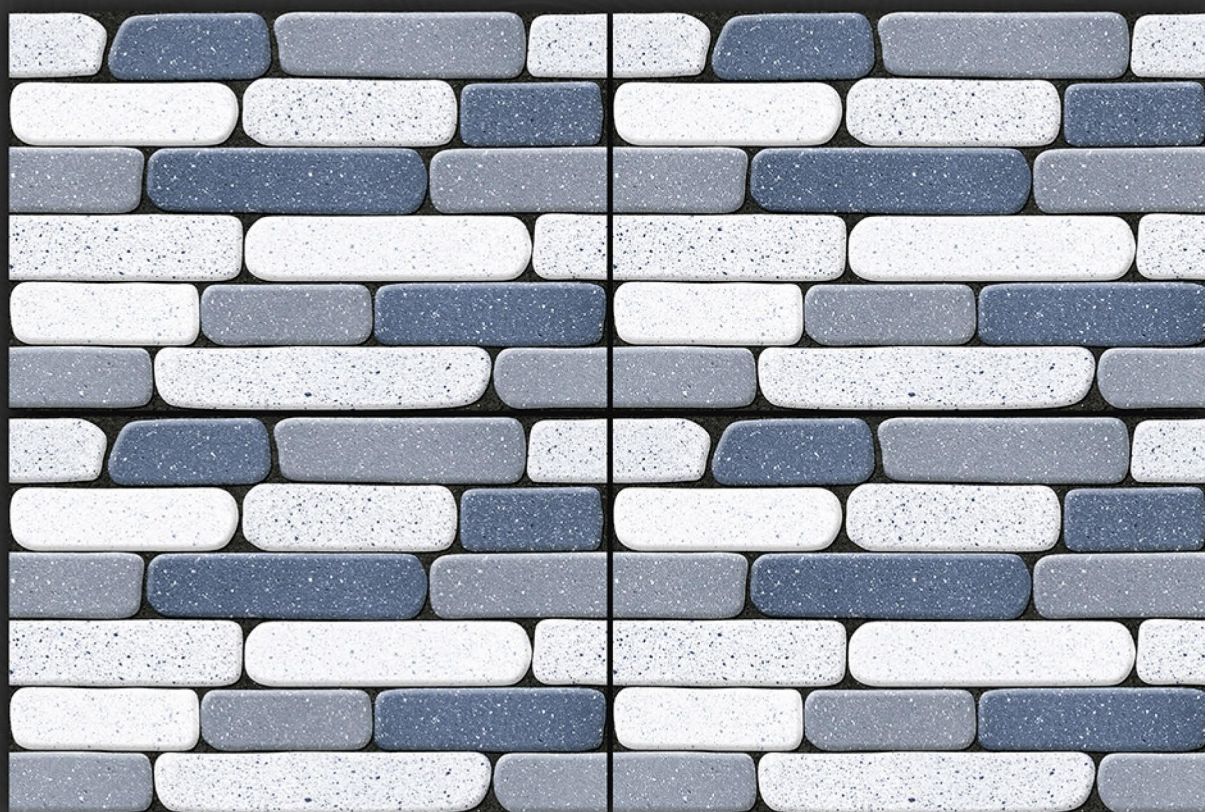

PISOS

SURFACES

» Digital
WALL TILES

» Size
200 X 300 MM

» Finish
GLOSSY

ELE 3602

PISOS

SURFACES