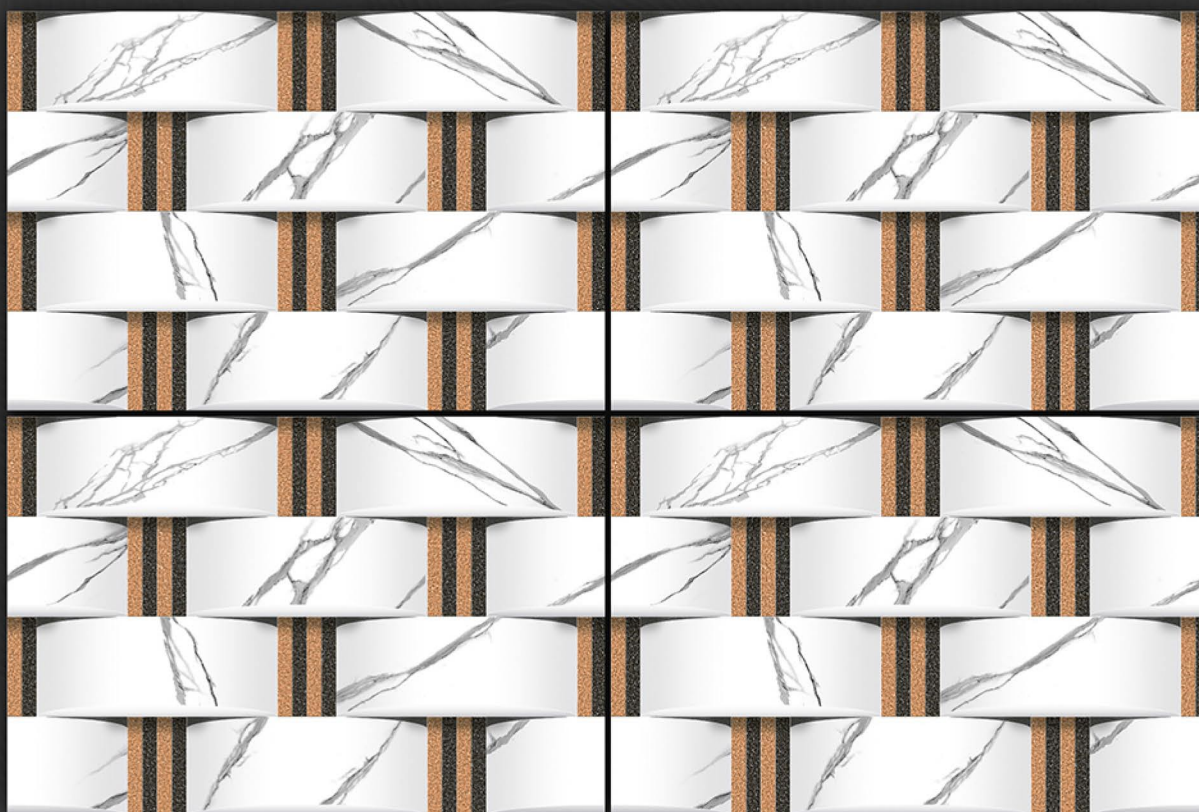

PISOS

SURFACES

» Digital
WALL TILES

» Size
200 X 300 MM

» Finish
GLOSSY

ELE 5001