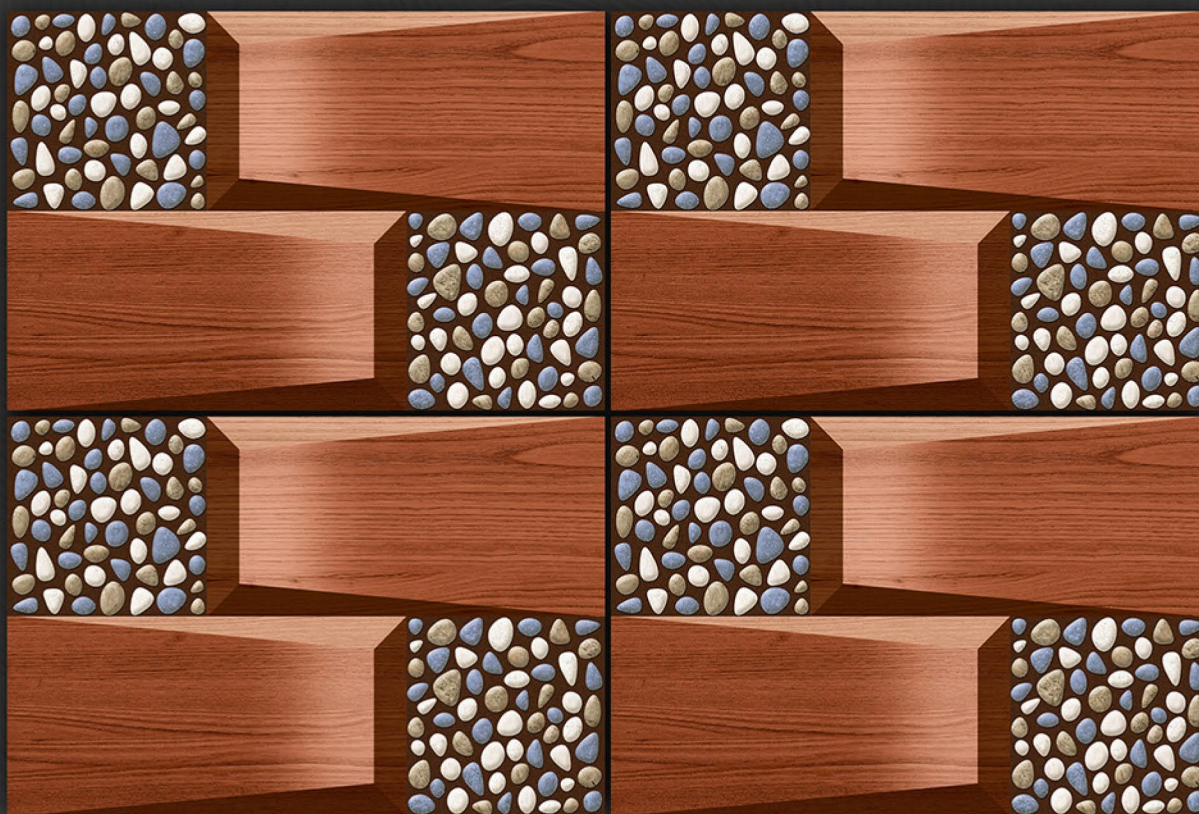

PISOS

SURFACES

» Digital
WALL TILES

» Size
200 X 300 MM

» Finish
GLOSSY

ELE 3502

PISOS

SURFACES