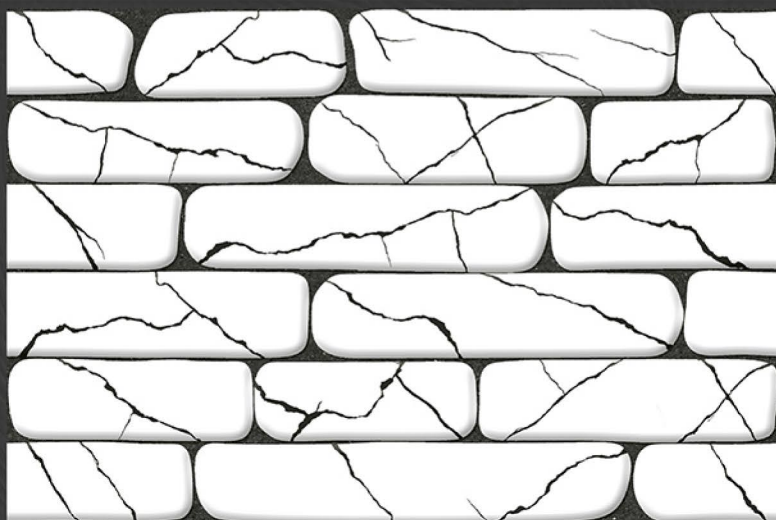

PISOS

SURFACES

» Digital
WALL TILES

» Size
200 X 300 MM

» Finish
GLOSSY

ELE 3603