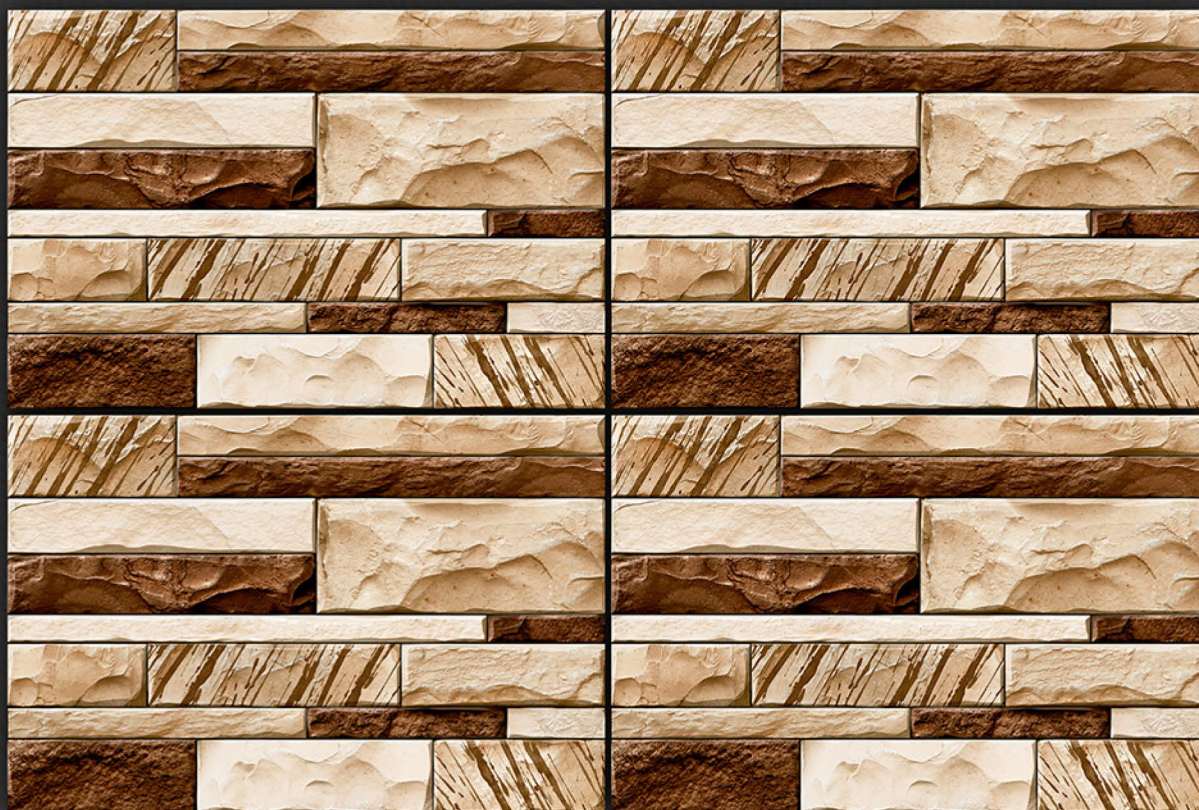

PISOS

SURFACES

» Digital
WALL TILES

» Size
200 X 300 MM

» Finish
GLOSSY

ELE 1602

PISOS

SURFACES