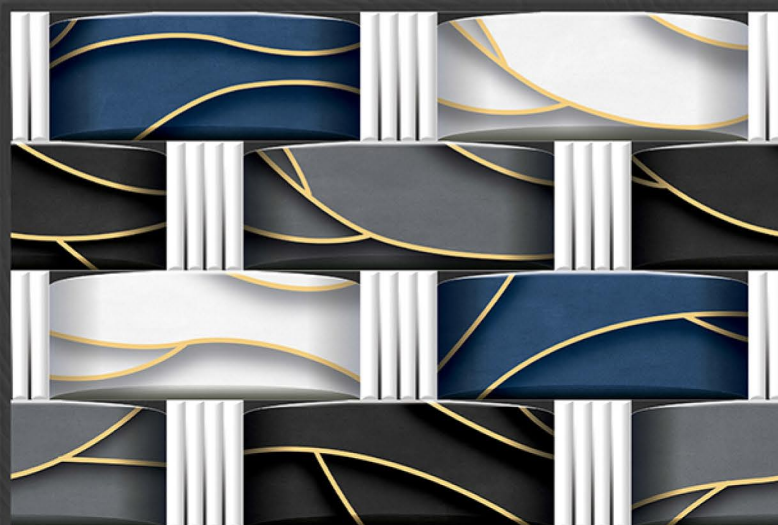

PISOS

SURFACES

» Digital
WALL TILES

» Size
200 X 300 MM

» Finish
GLOSSY

ELE 5010