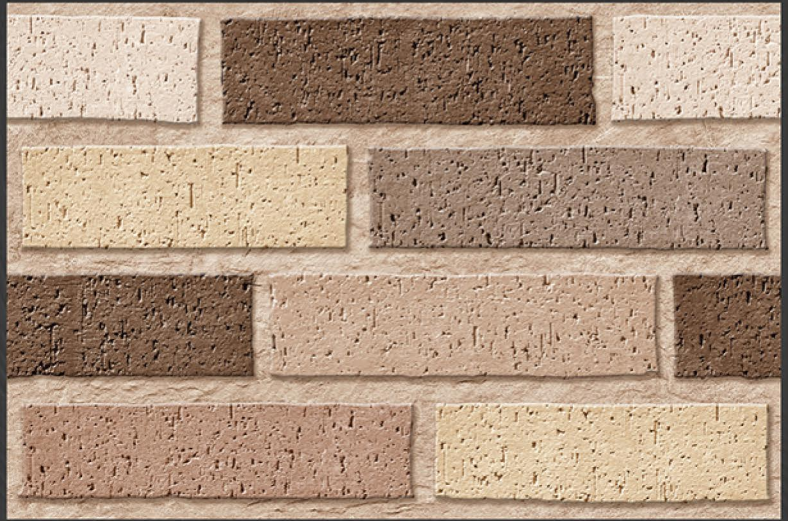

» Digital
WALL TILES

» Size
200 X 300 MM

» Finish
GLOSSY

ELE 3804

PISOS

SURFACES

ELE 3805

» Digital
WALL TILES