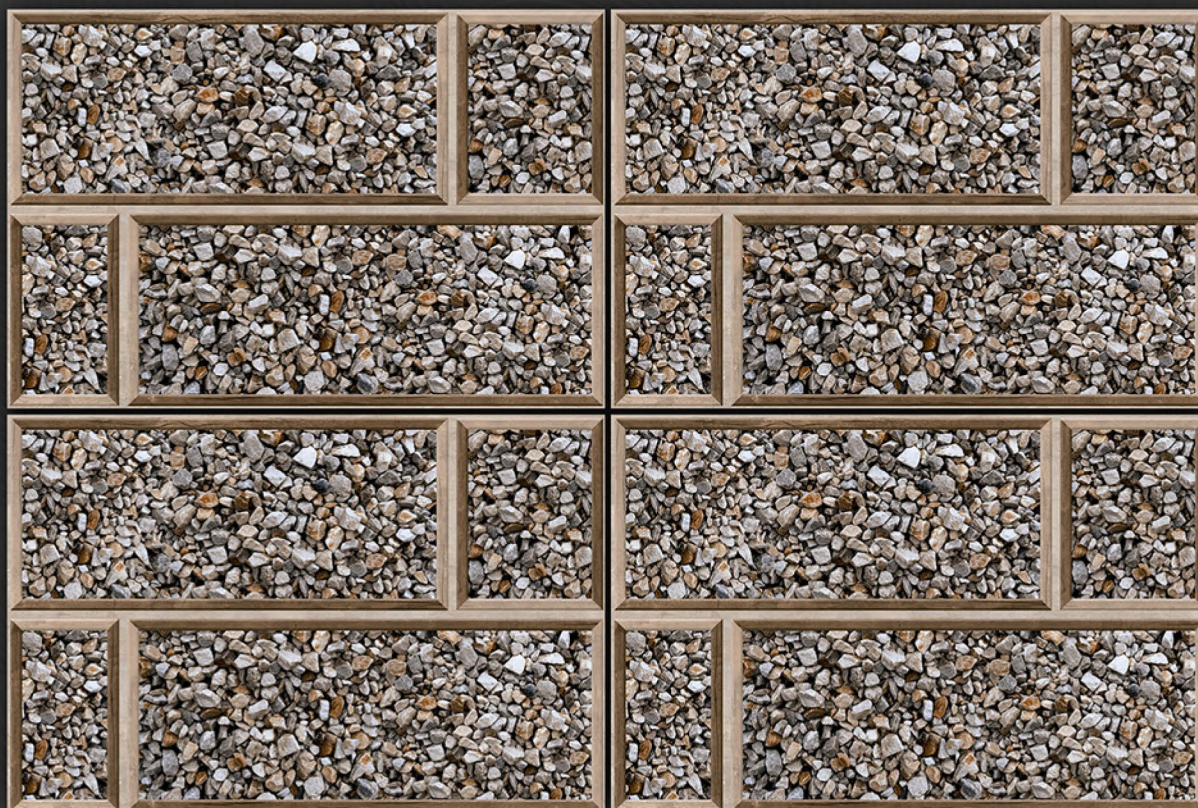

PISOS

SURFACES

» Digital
WALL TILES

» Size
200 X 300 MM

» Finish
GLOSSY

ELE 4507

PISOS

SURFACES