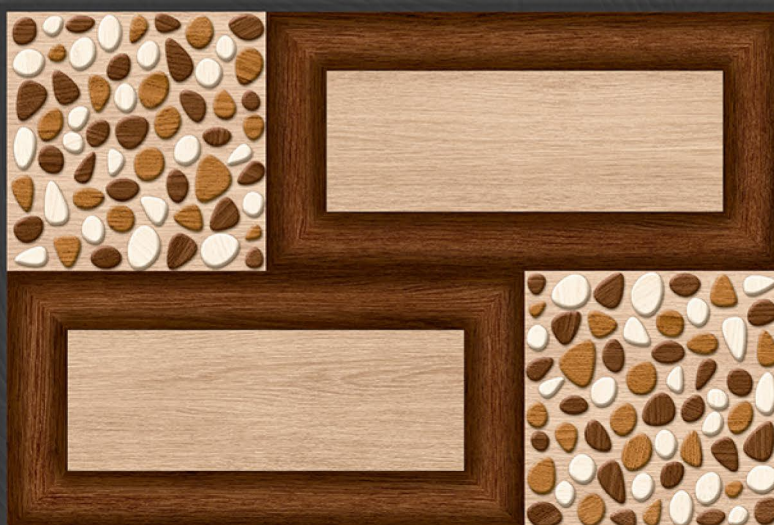

PISOS

SURFACES

» Digital
WALL TILES

» Size
200 X 300 MM

» Finish
GLOSSY

ELE 3502