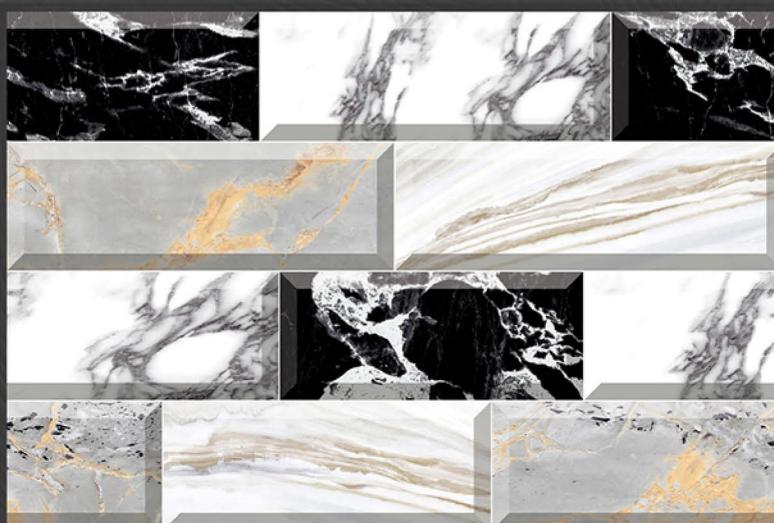

» Finish
GLOSSY

ELE 105

PISOS

SURFACES

» Digital
WALL TILES

» Size
200 X 300 MM

» Finish
GLOSSY

ELE 501