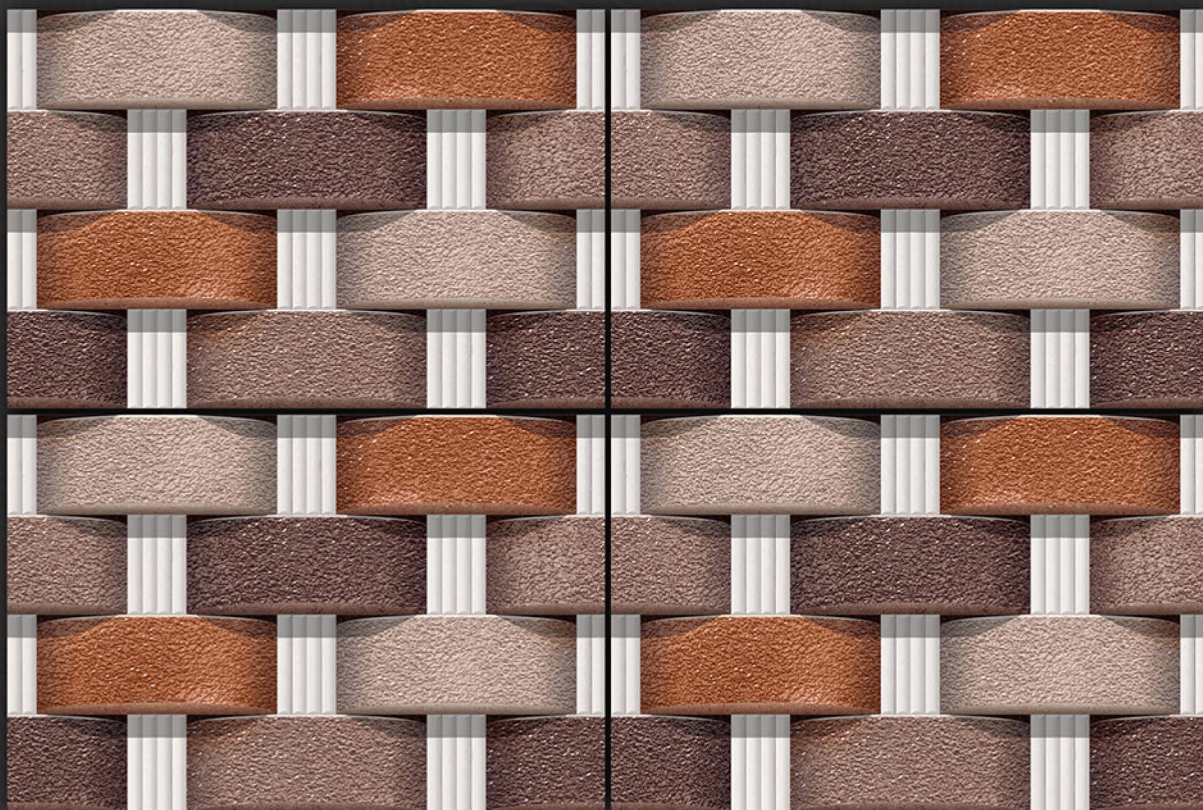

PISOS

SURFACES

» Digital
WALL TILES

» Size
200 X 300 MM

» Finish
GLOSSY

ELE 5008

PISOS

SURFACES