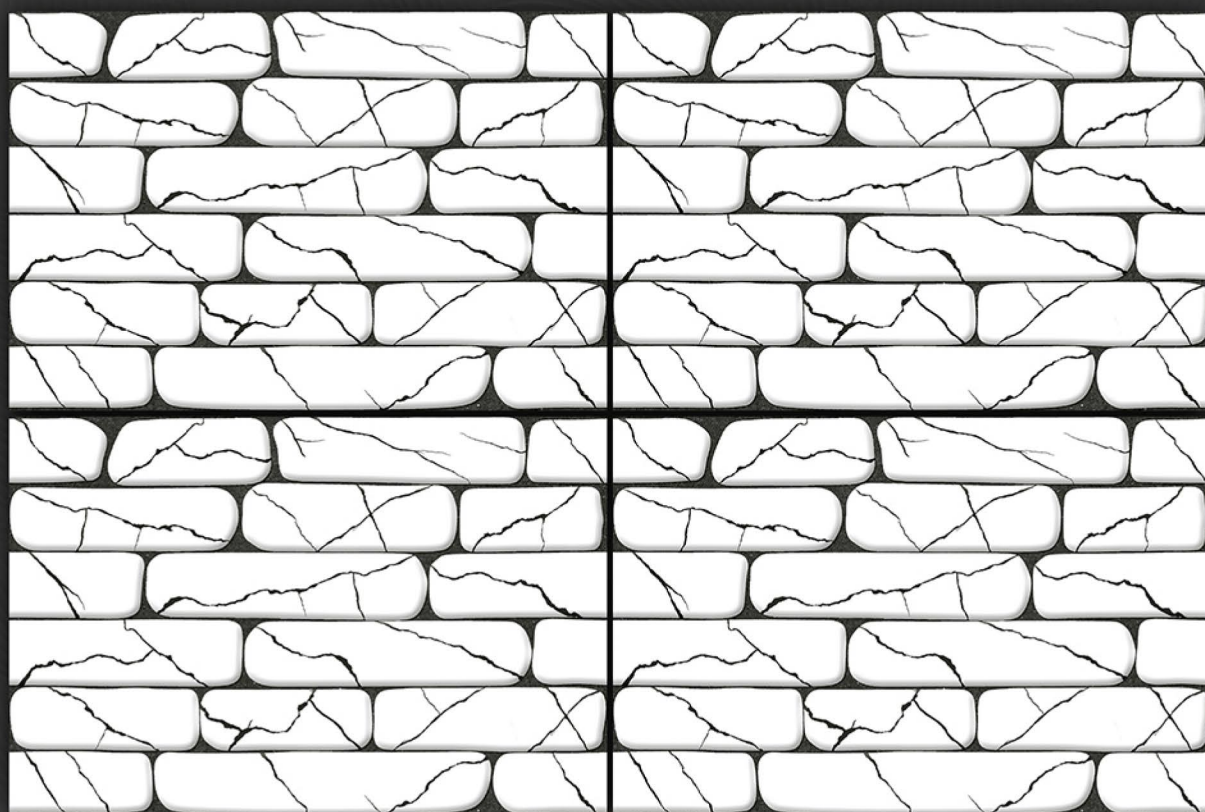

PISOS

SURFACES

» Digital
WALL TILES

» Size
200 X 300 MM

» Finish
GLOSSY

ELE 3603