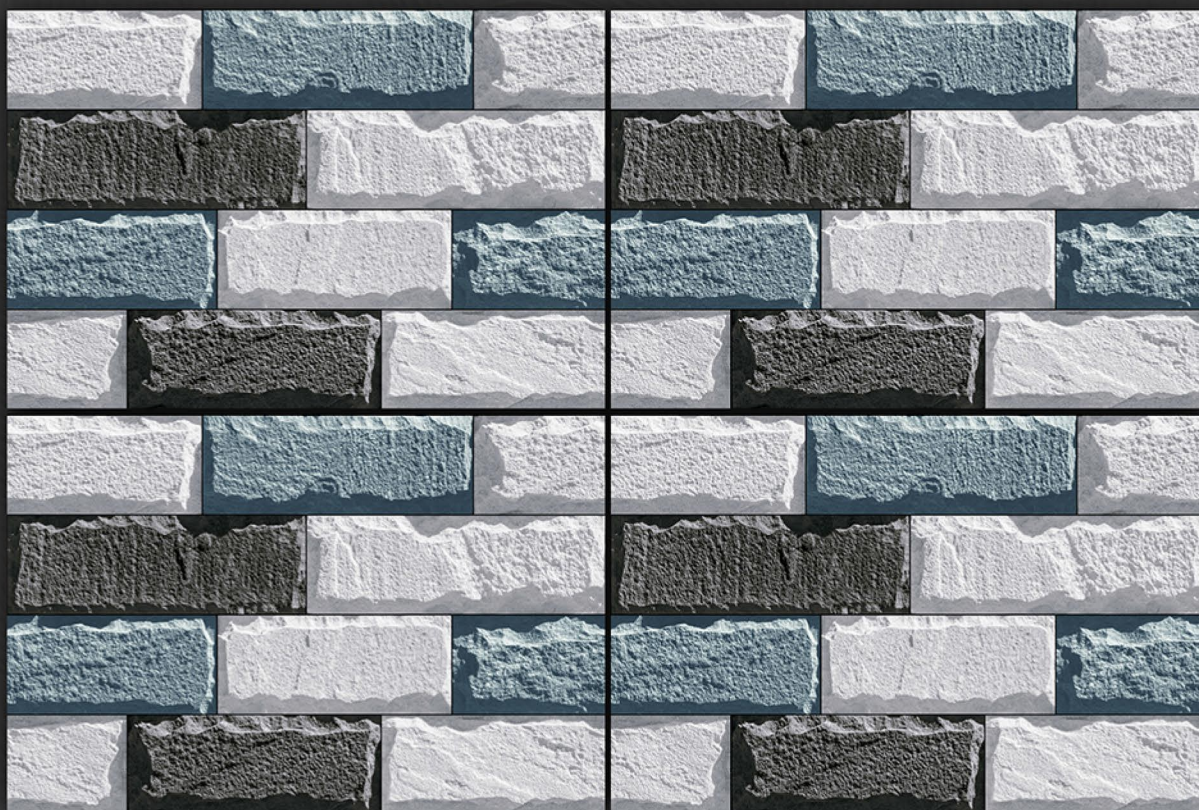

PISOS

SURFACES

» Digital
WALL TILES

» Size
200 X 300 MM

» Finish
GLOSSY

ELE 504