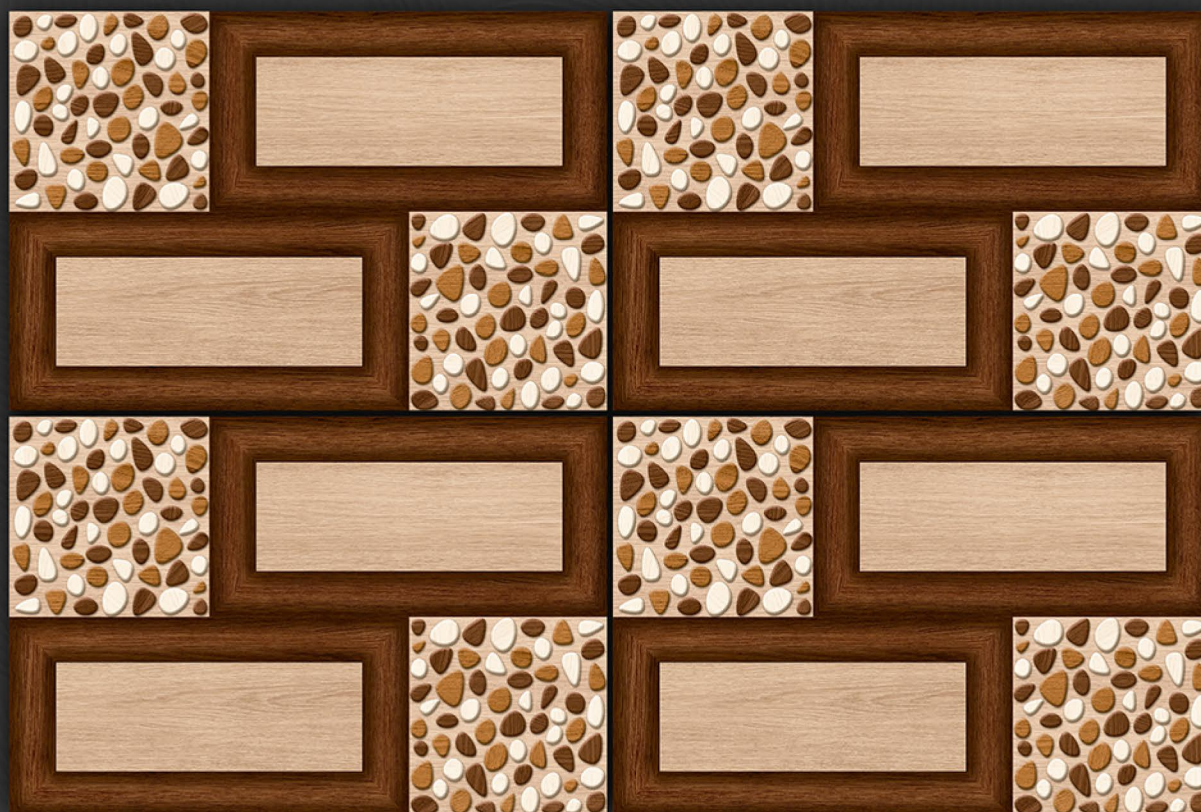

PISOS

SURFACES

» Digital
WALL TILES

» Size
200 X 300 MM

» Finish
GLOSSY

ELE 3502

PISOS

SURFACES