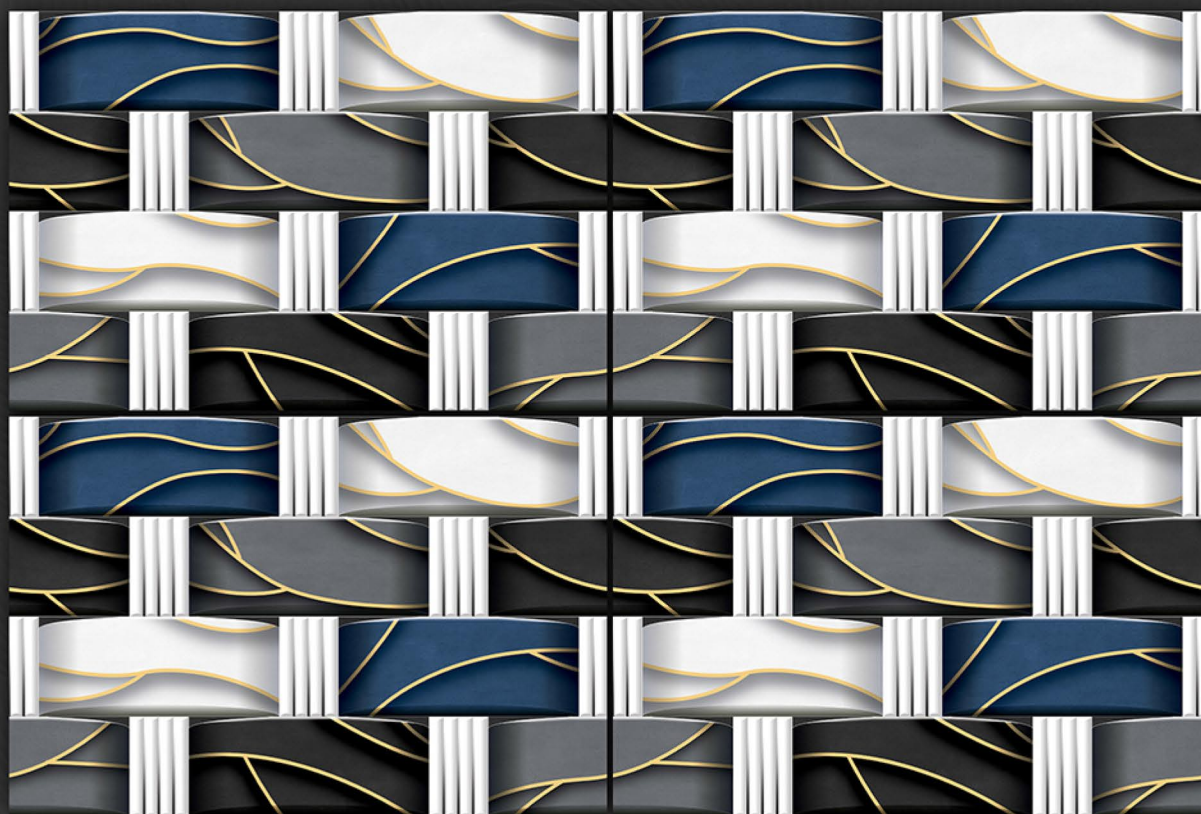

PISOS

SURFACES

» Digital
WALL TILES

» Size
200 X 300 MM

» Finish
GLOSSY

ELE 5010