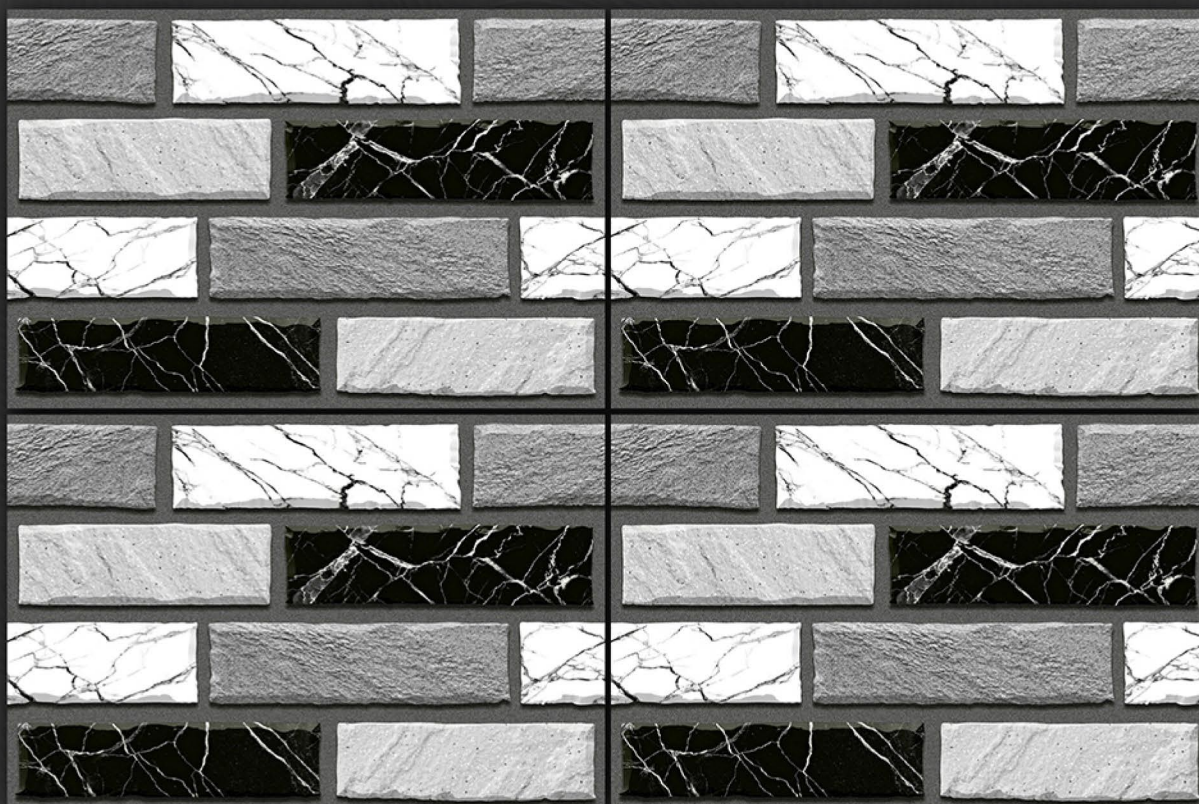

PISOS

SURFACES

» Digital
WALL TILES

» Size
200 X 300 MM

» Finish
GLOSSY

ELE 3807

PISOS

SURFACES