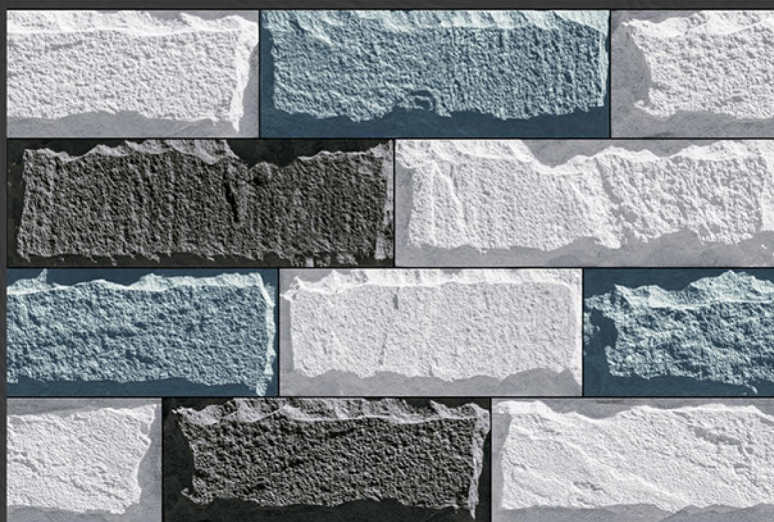

PISOS

SURFACES

» Digital
WALL TILES

» Size
200 X 300 MM

» Finish
GLOSSY

ELE 504