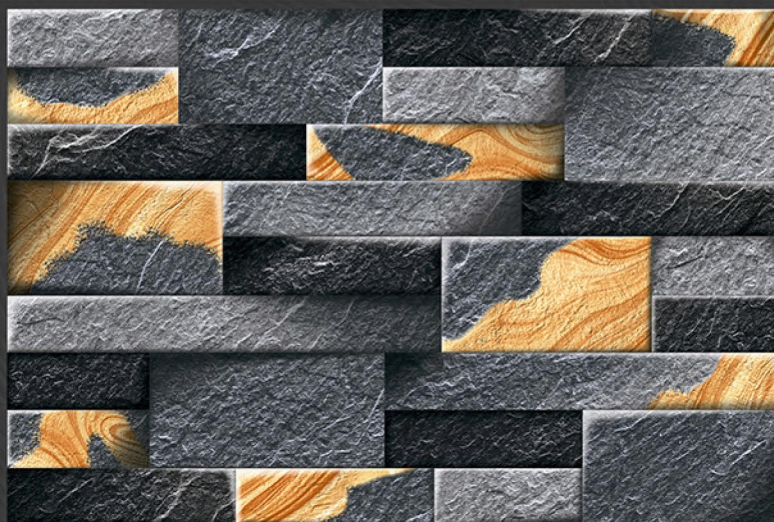

PISOS

SURFACES

» Digital
WALL TILES

» Size
200 X 300 MM

» Finish
GLOSSY

ELE 5201