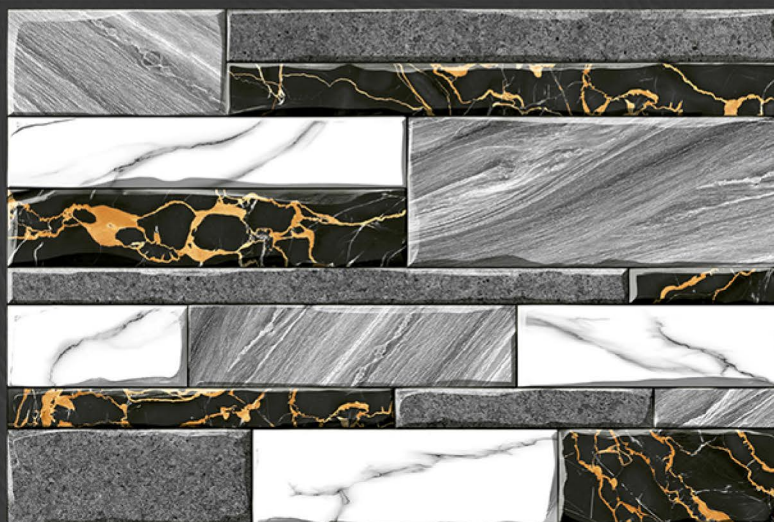

PISOS

SURFACES

» Digital
WALL TILES

» Size
200 X 300 MM

» Finish
GLOSSY

ELE 1604