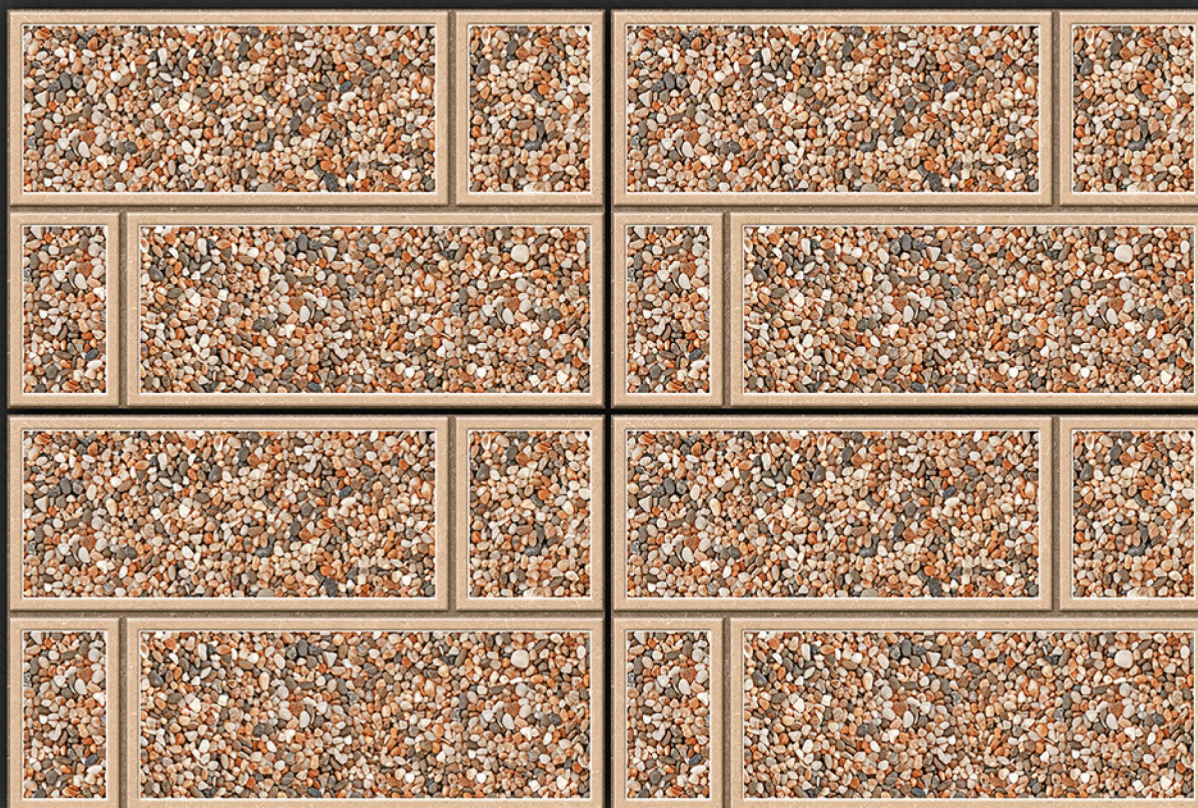

PISOS

SURFACES

» Digital
WALL TILES

» Size
200 X 300 MM

» Finish
GLOSSY

ELE 4503

PISOS

SURFACES