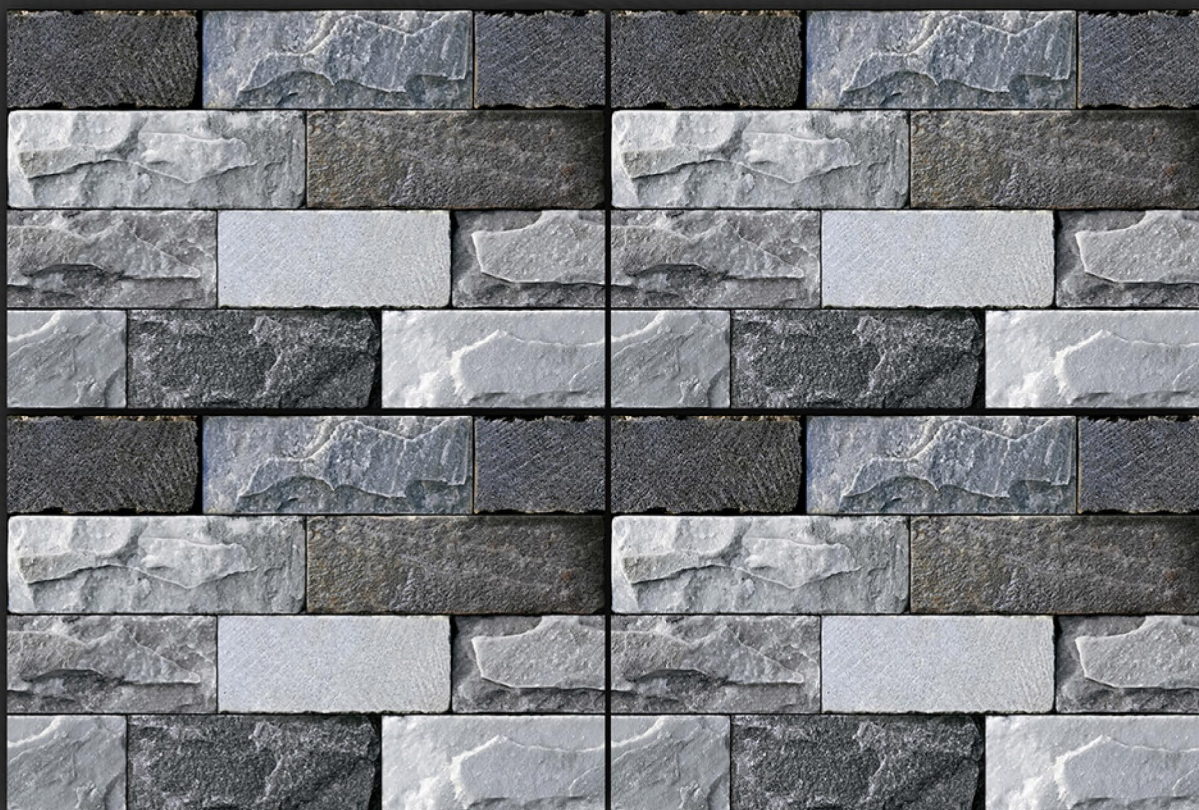

PISOS

SURFACES

» Digital
WALL TILES

» Size
200 X 300 MM

» Finish
GLOSSY

ELE 502

PISOS

SURFACES