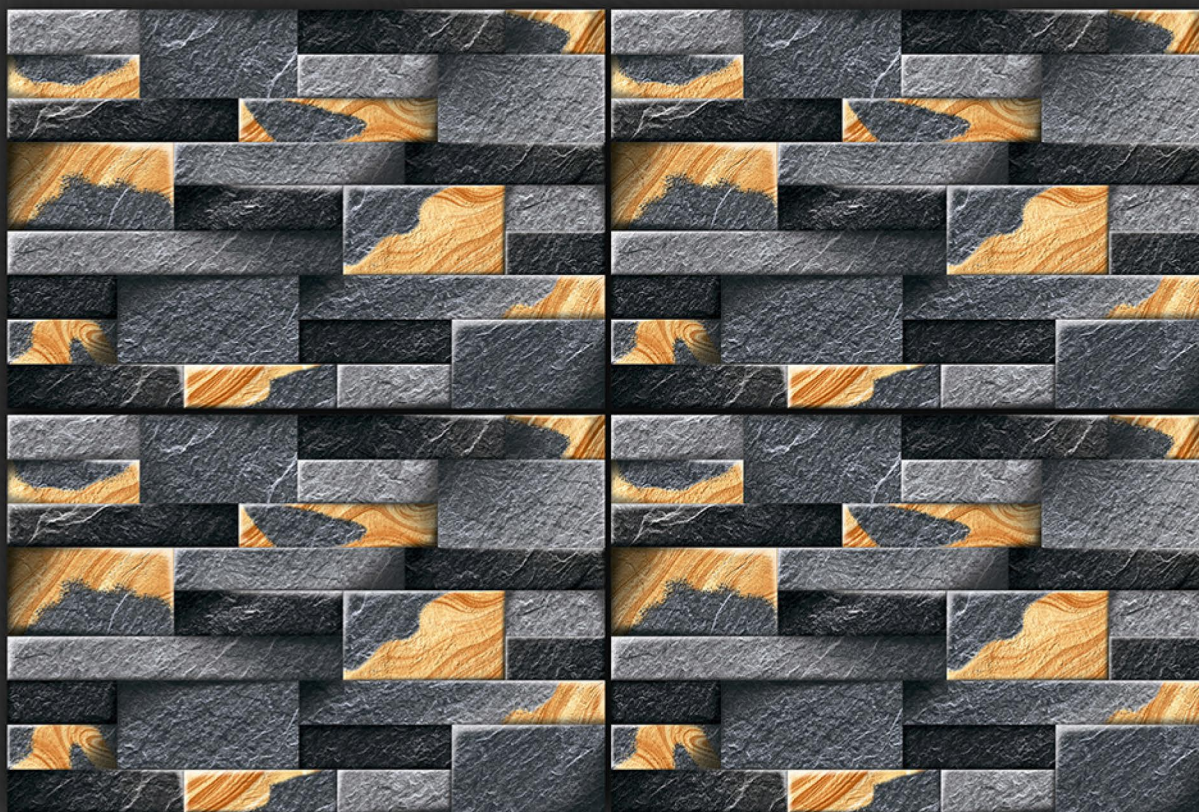

PISOS

SURFACES

» Digital
WALL TILES

» Size
200 X 300 MM

» Finish
GLOSSY

ELE 5201

PISOS

SURFACES