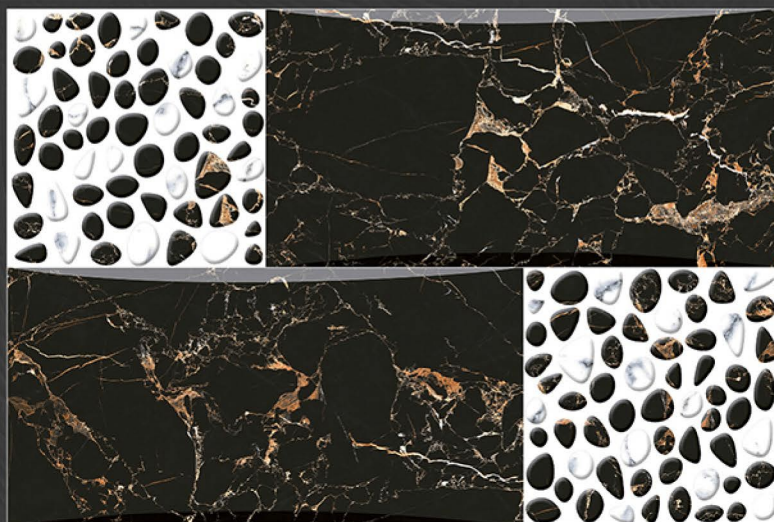

PISOS

SURFACES

» Digital
WALL TILES

» Size
200 X 300 MM

» Finish
GLOSSY

ELE 3504