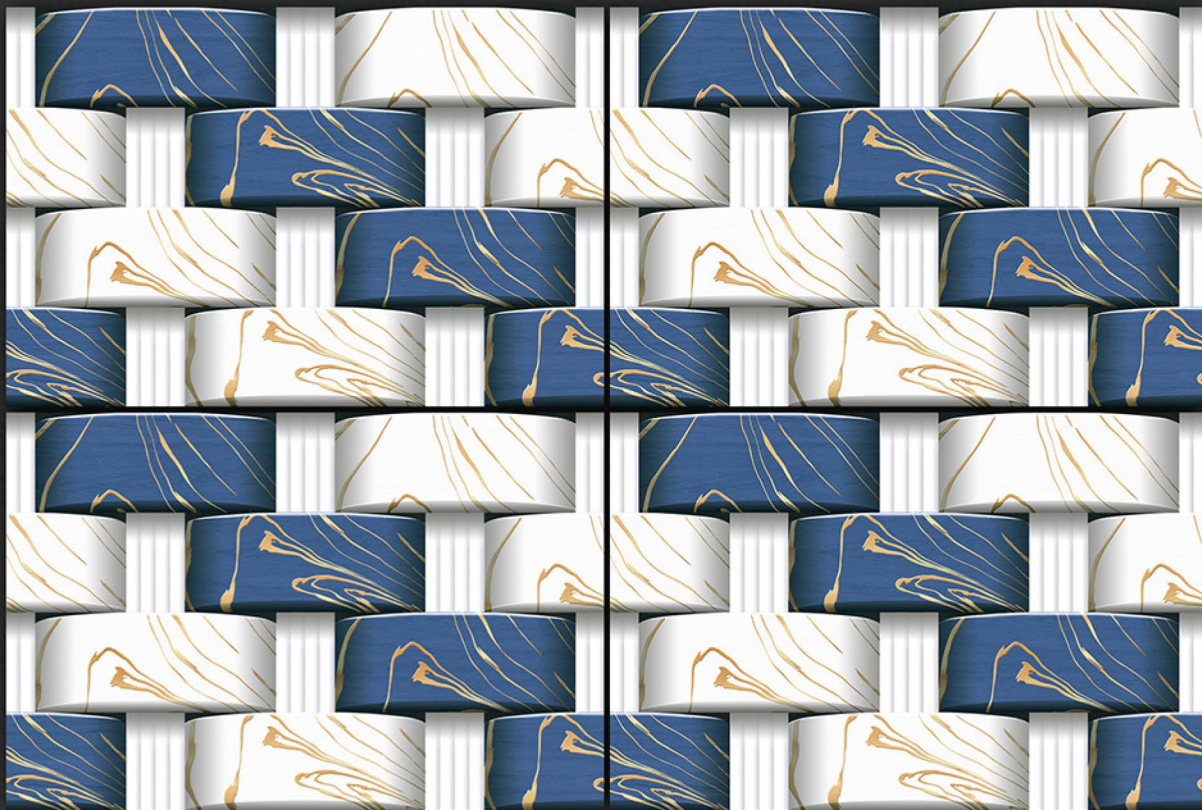

PISOS

SURFACES

» Digital
WALL TILES

» Size
200 X 300 MM

» Finish
GLOSSY

ELE 5002