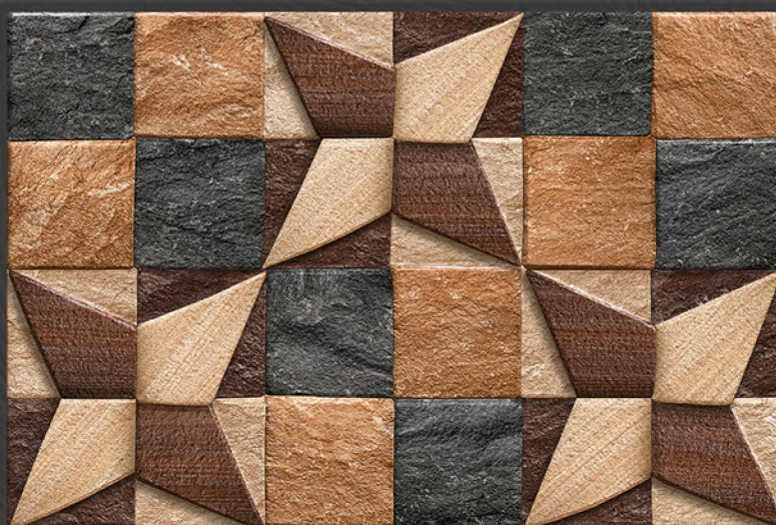

PISOS

SURFACES

» Digital
WALL TILES

» Size
200 X 300 MM

» Finish
GLOSSY

ELE 104