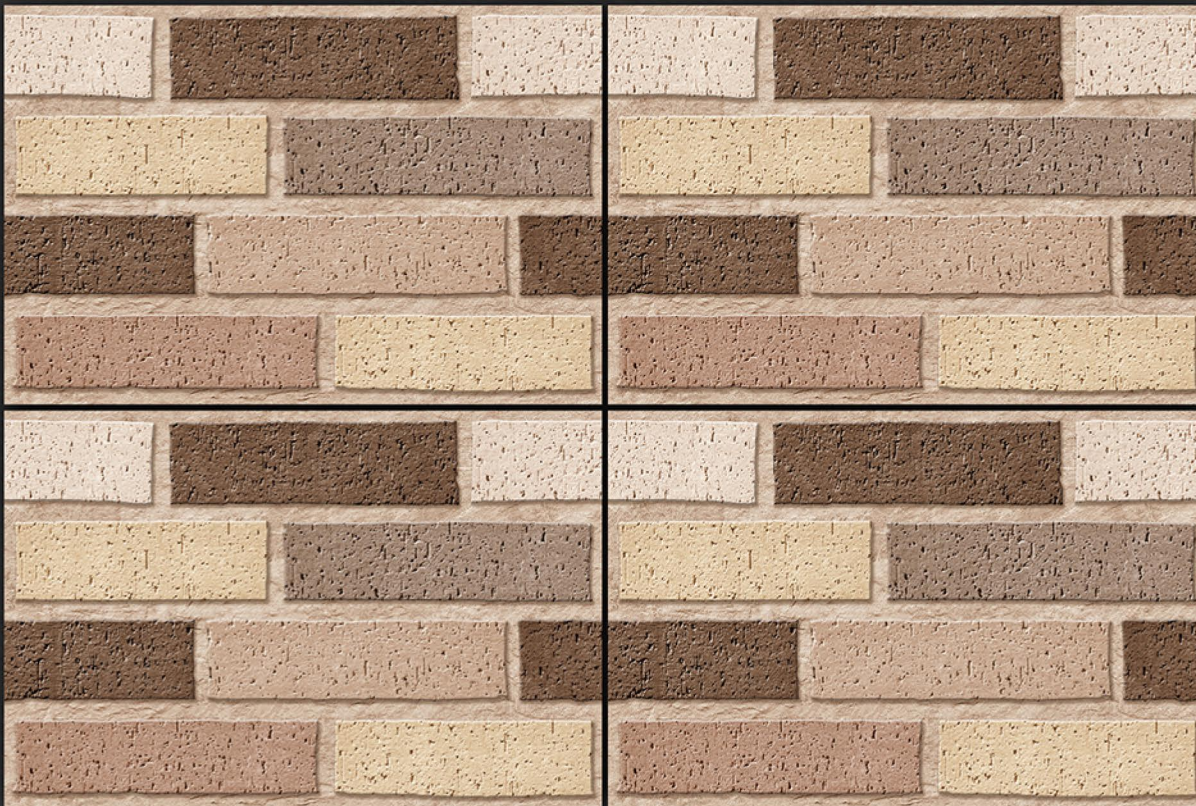

PISOS

SURFACES

ELE 3805

» Digital
WALL TILES

» Size
200 X 300 MM

» Finish
GLOSSY