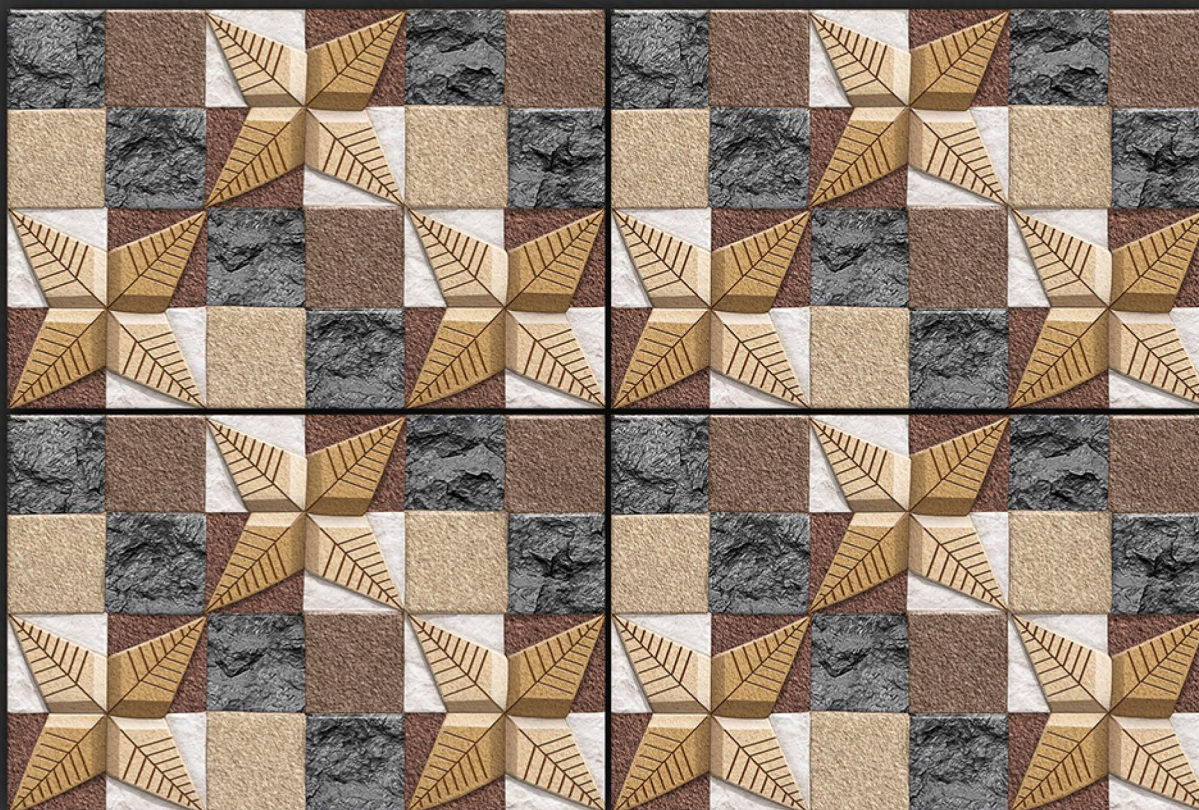

PISOS

SURFACES

» Digital
WALL TILES

» Size
200 X 300 MM

» Finish
GLOSSY

ELE 103

PISOS

SURFACES