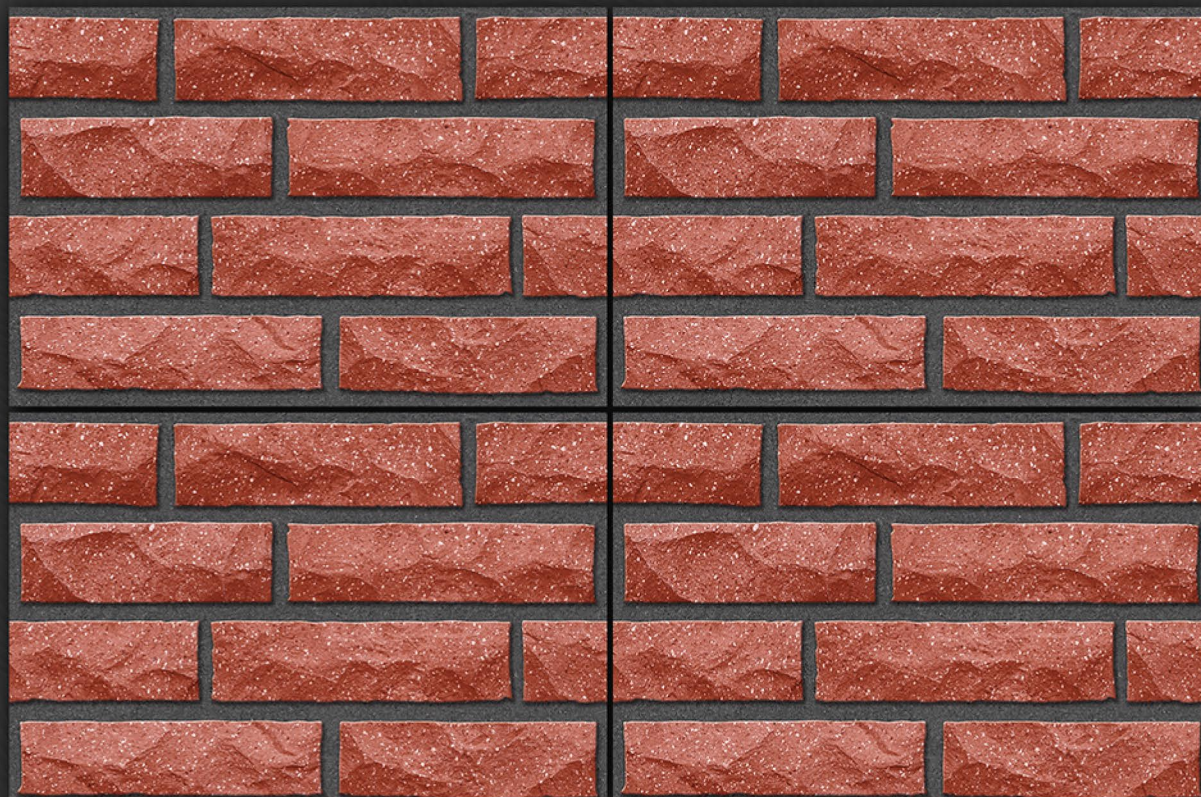

PISOS

SURFACES

» Digital
WALL TILES

» Size
200 X 300 MM

» Finish
GLOSSY

ELE 3801