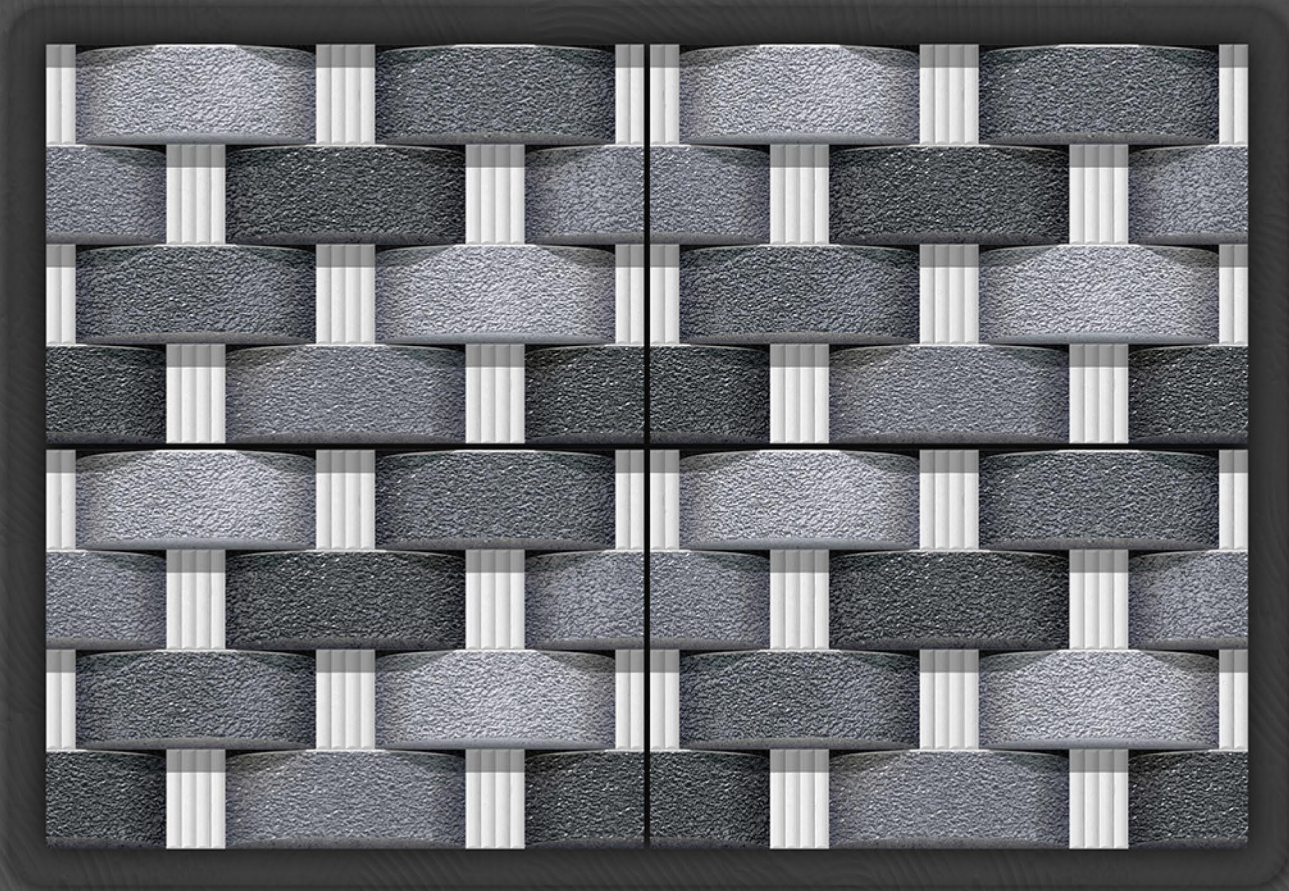

» Finish
GLOSSY

ELE 5006

PISOS

SURFACES

» Digital
WALL TILES

» Size
200 X 300 MM

» Finish
GLOSSY

ELE 5007