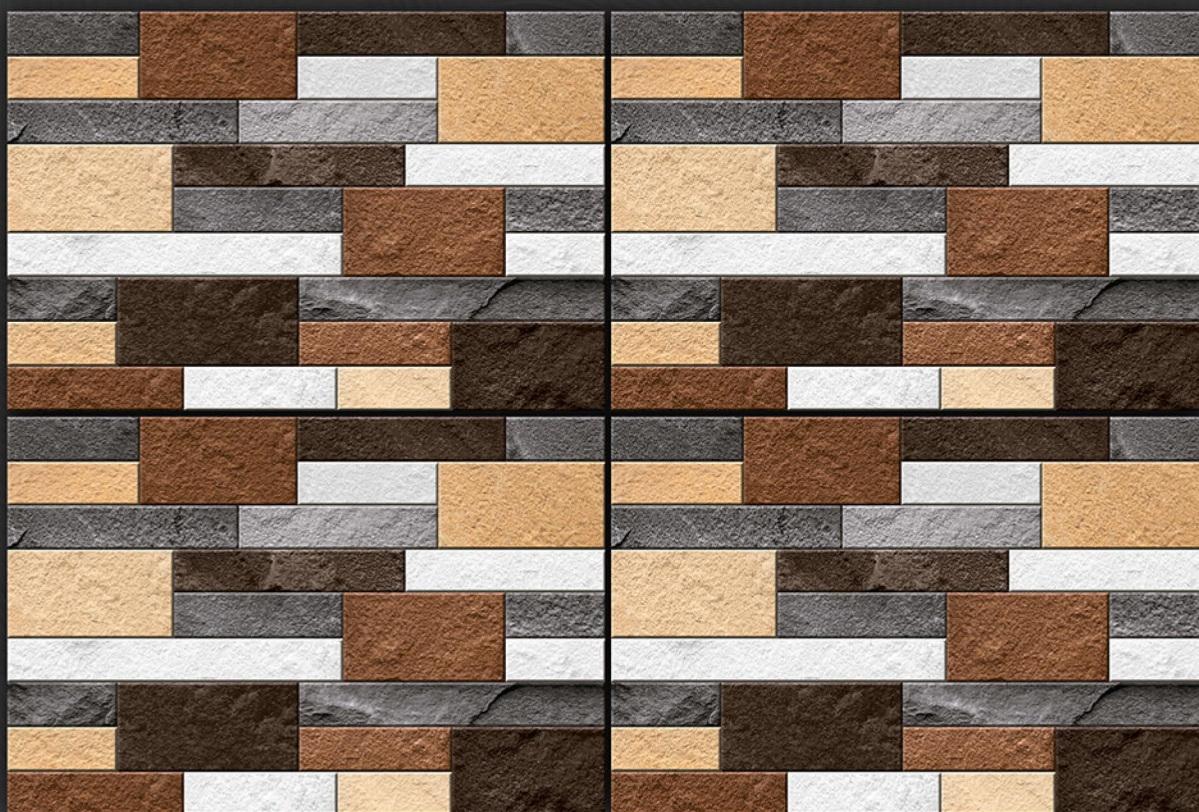

PISOS

SURFACES

» Digital
WALL TILES

» Size
200 X 300 MM

» Finish
GLOSSY

ELE 5202