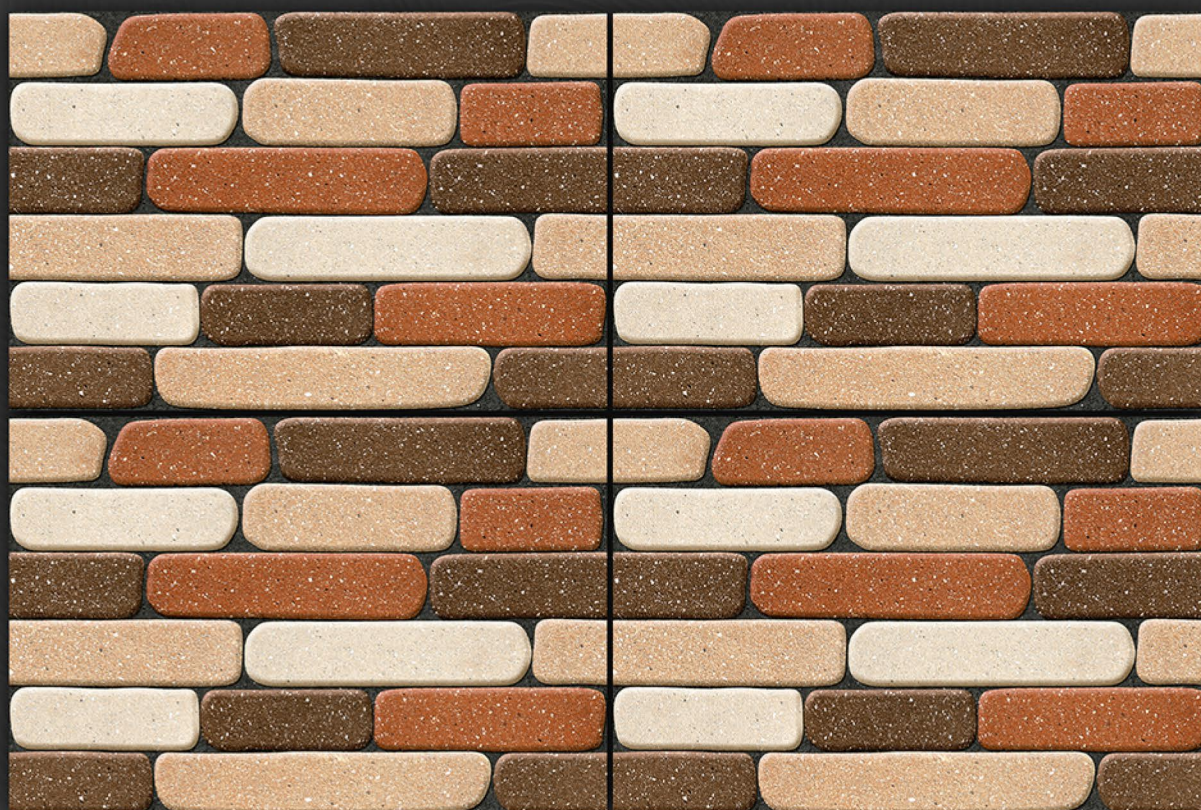

PISOS

SURFACES

» Digital
WALL TILES

» Size
200 X 300 MM

» Finish
GLOSSY

ELE 3602

PISOS

SURFACES