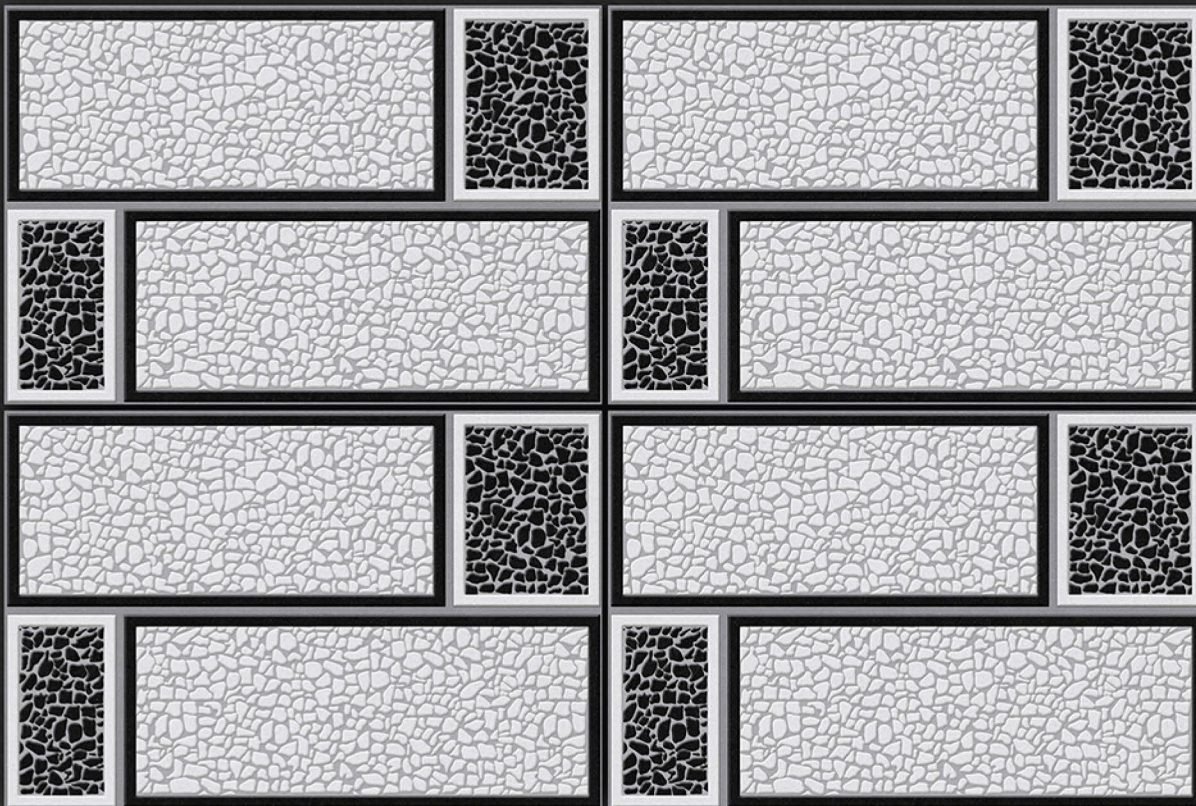

PISOS

SURFACES

ELE 4504

» Digital
WALL TILES

» Size
200 X 300 MM

» Finish
GLOSSY