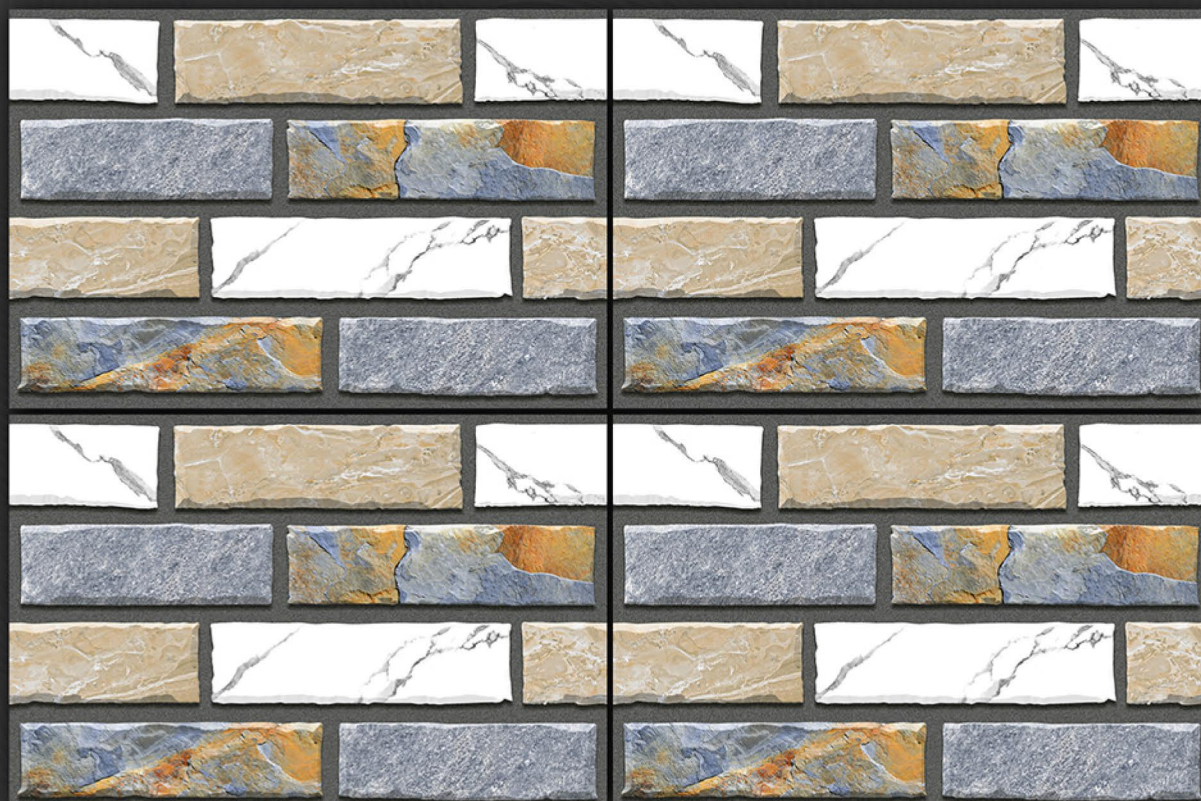

» Size
200 X 300 MM

» Finish
GLOSSY

PISOS

SURFACES

» Digital
WALL TILES

» Size
200 X 300 MM

» Finish
GLOSSY

ELE 3806