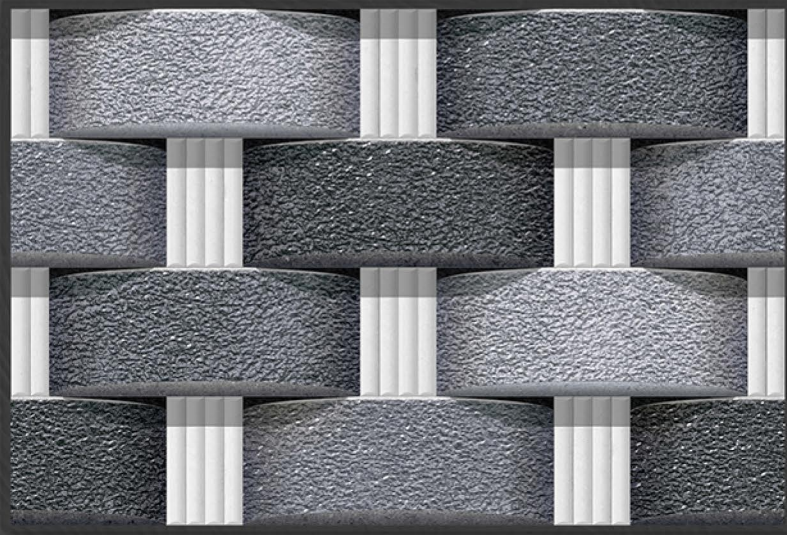

» Finish
GLOSSY

ELE 5006

PISOS

SURFACES

» Digital
WALL TILES

» Size
200 X 300 MM

» Finish
GLOSSY

ELE 5007