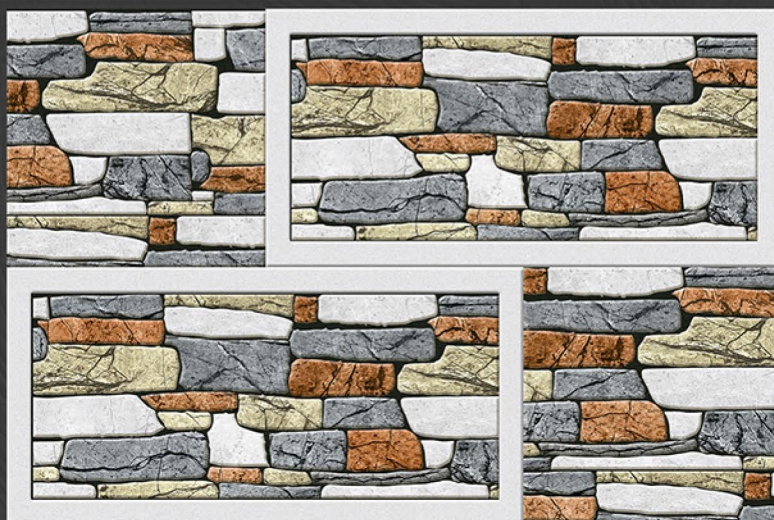

PISOS

SURFACES

» Digital
WALL TILES

» Size
200 X 300 MM

» Finish
GLOSSY

ELE 3503