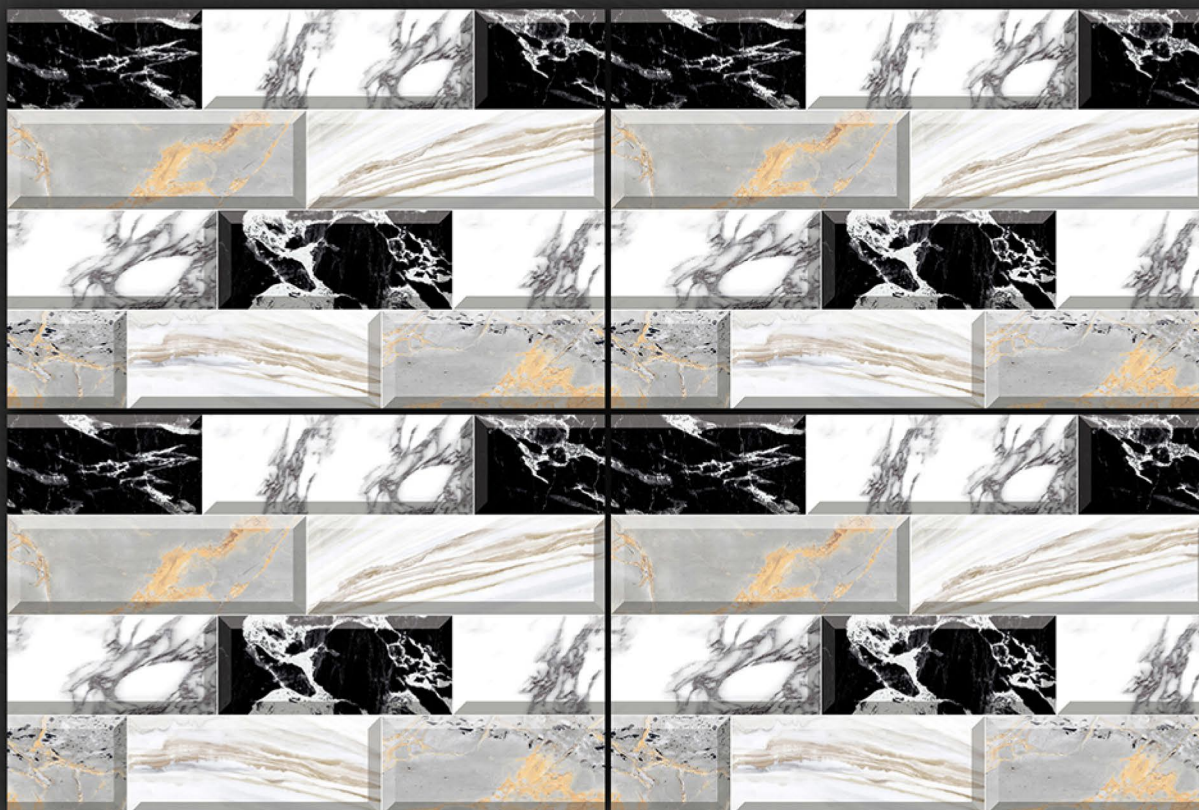

» Finish
GLOSSY

ELE 105

PISOS

SURFACES

» Digital
WALL TILES

» Size
200 X 300 MM

» Finish
GLOSSY

ELE 501