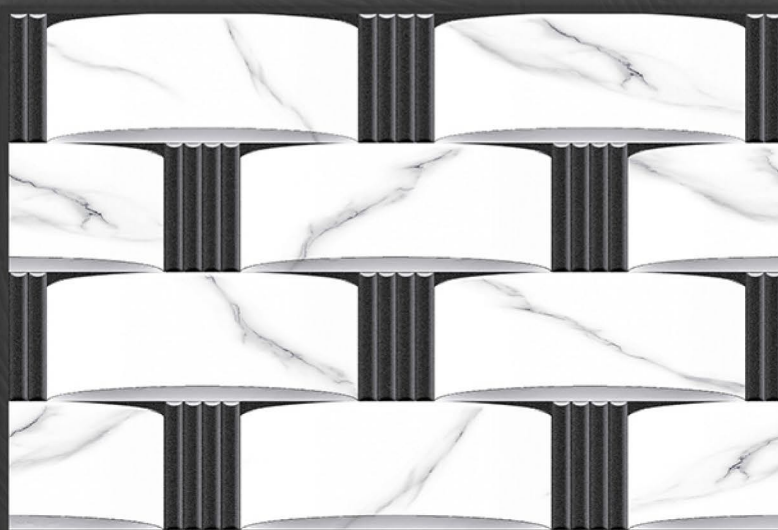

» Finish
GLOSSY

ELE 5010

PISOS

SURFACES

» Digital
WALL TILES

» Size
200 X 300 MM

» Finish
GLOSSY

ELE 5011