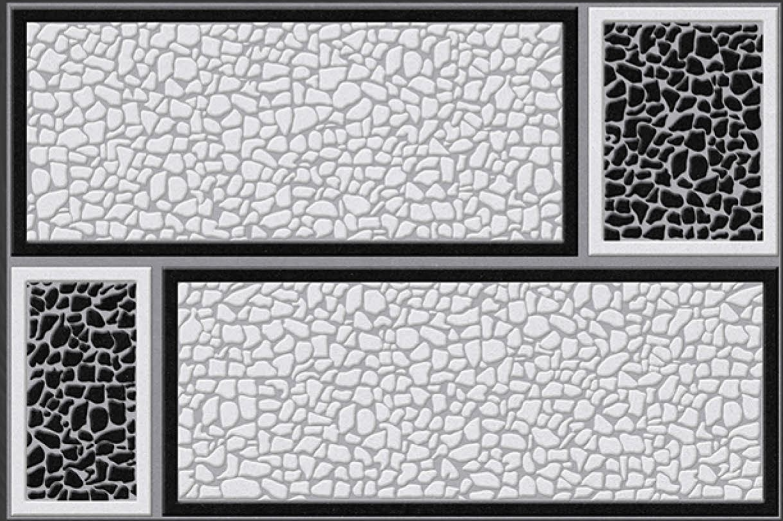

PISOS

SURFACES

» Digital
WALL TILES

» Size
200 X 300 MM

» Finish
GLOSSY

ELE 4503

PISOS

SURFACES