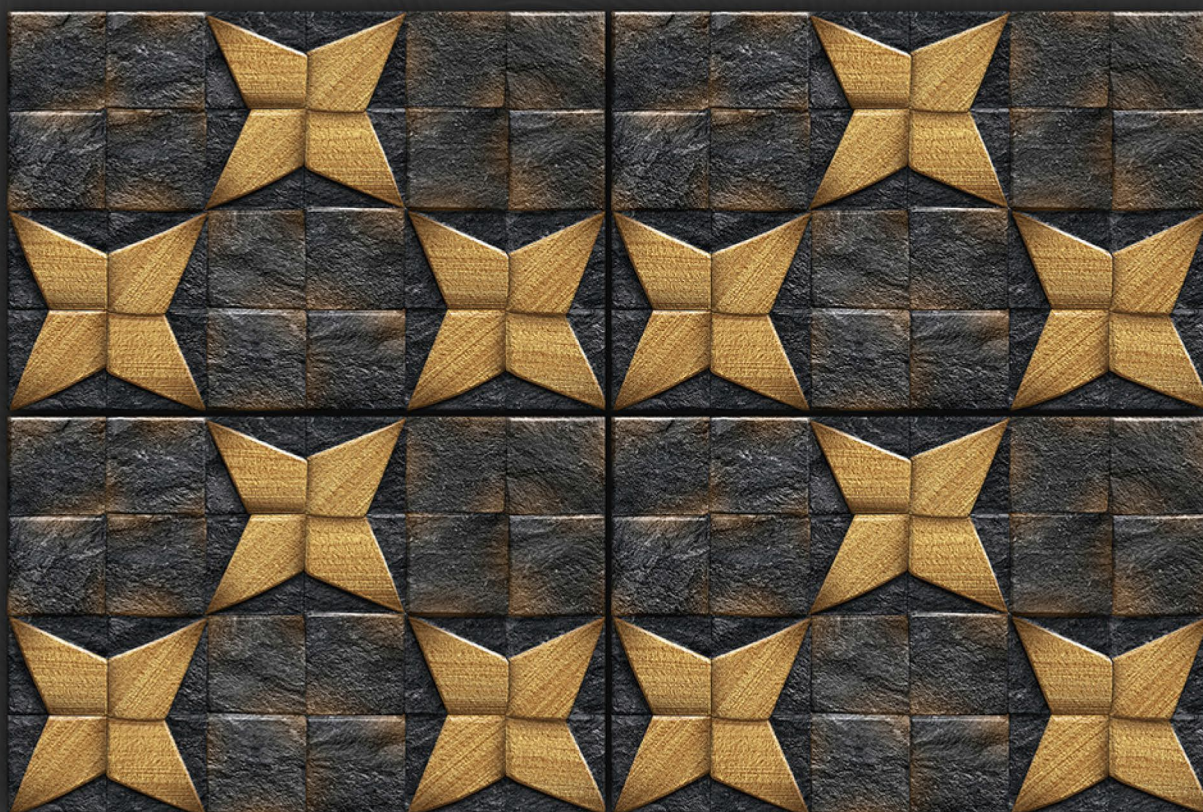

PISOS

SURFACES

» Digital
WALL TILES

» Size
200 X 300 MM

» Finish
GLOSSY

ELE 102