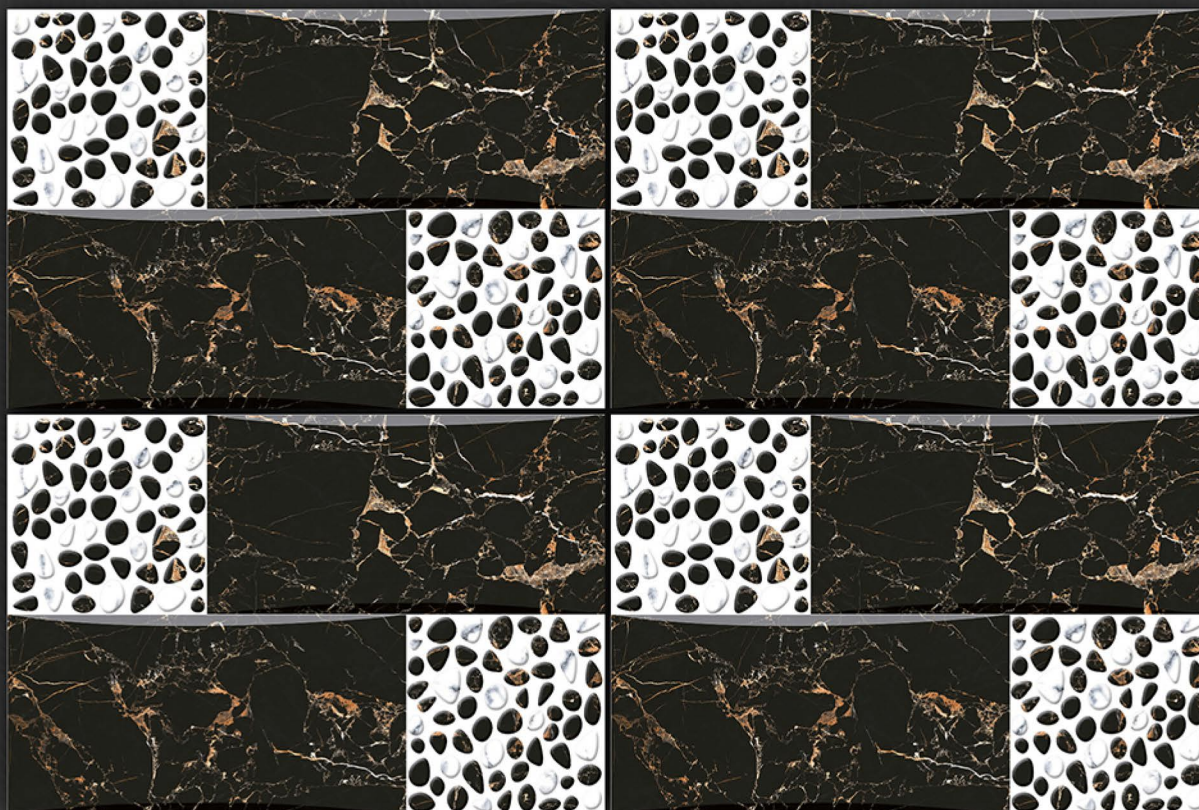

PISOS

SURFACES

» Digital
WALL TILES

» Size
200 X 300 MM

» Finish
GLOSSY

ELE 3504