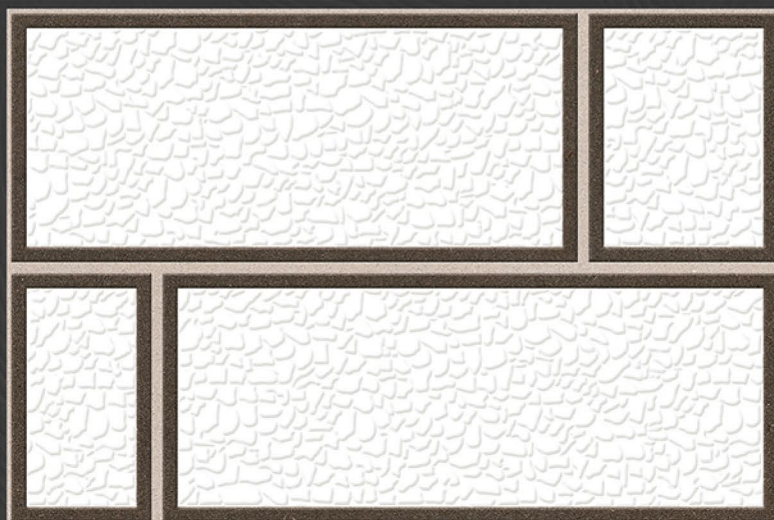

PISOS

SURFACES

» Digital
WALL TILES

» Size
200 X 300 MM

» Finish
GLOSSY

ELE 4505