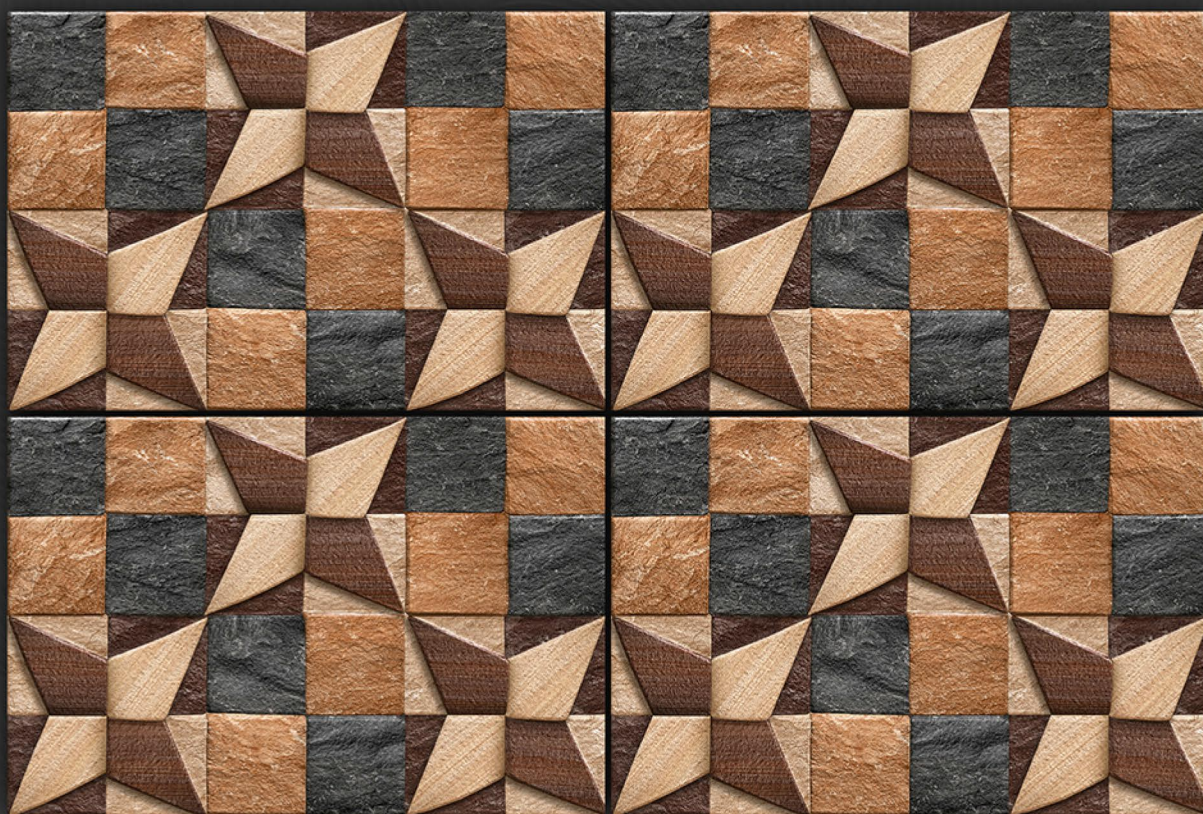

PISOS

SURFACES

» Digital
WALL TILES

» Size
200 X 300 MM

» Finish
GLOSSY

ELE 104