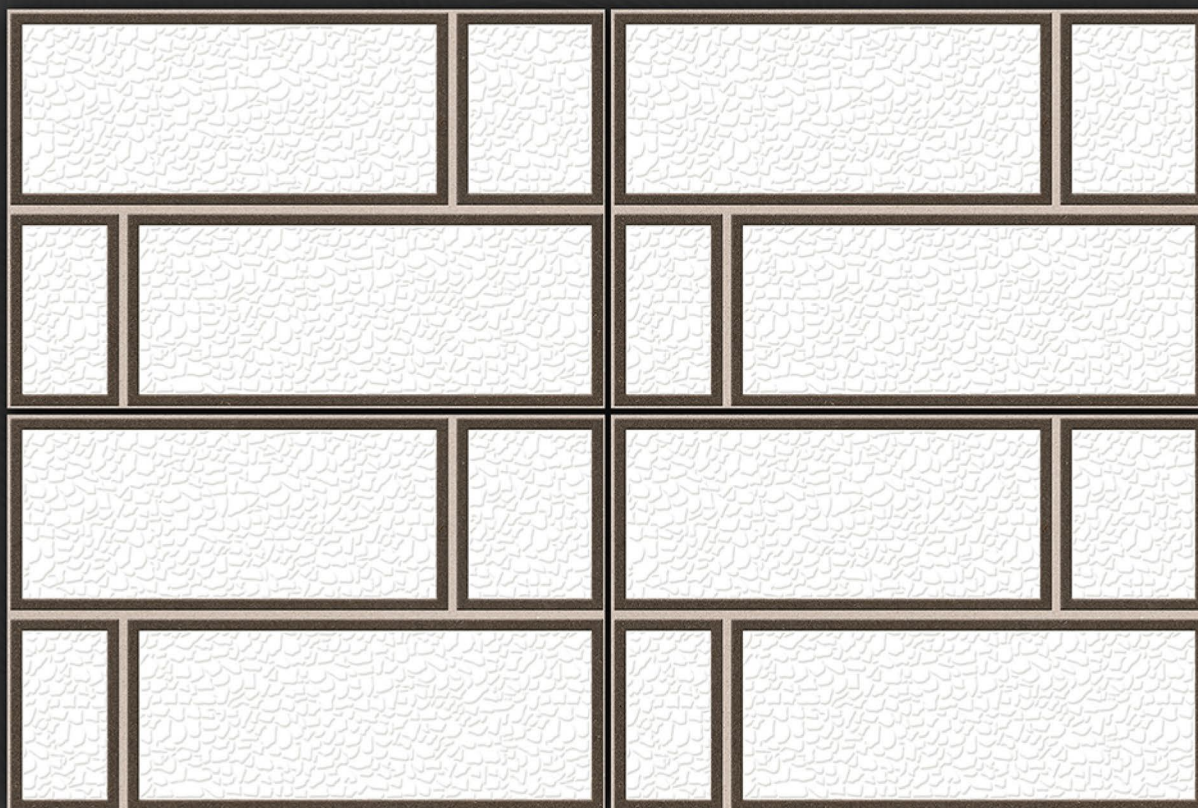

PISOS

SURFACES

» Digital
WALL TILES

» Size
200 X 300 MM

» Finish
GLOSSY

ELE 4505