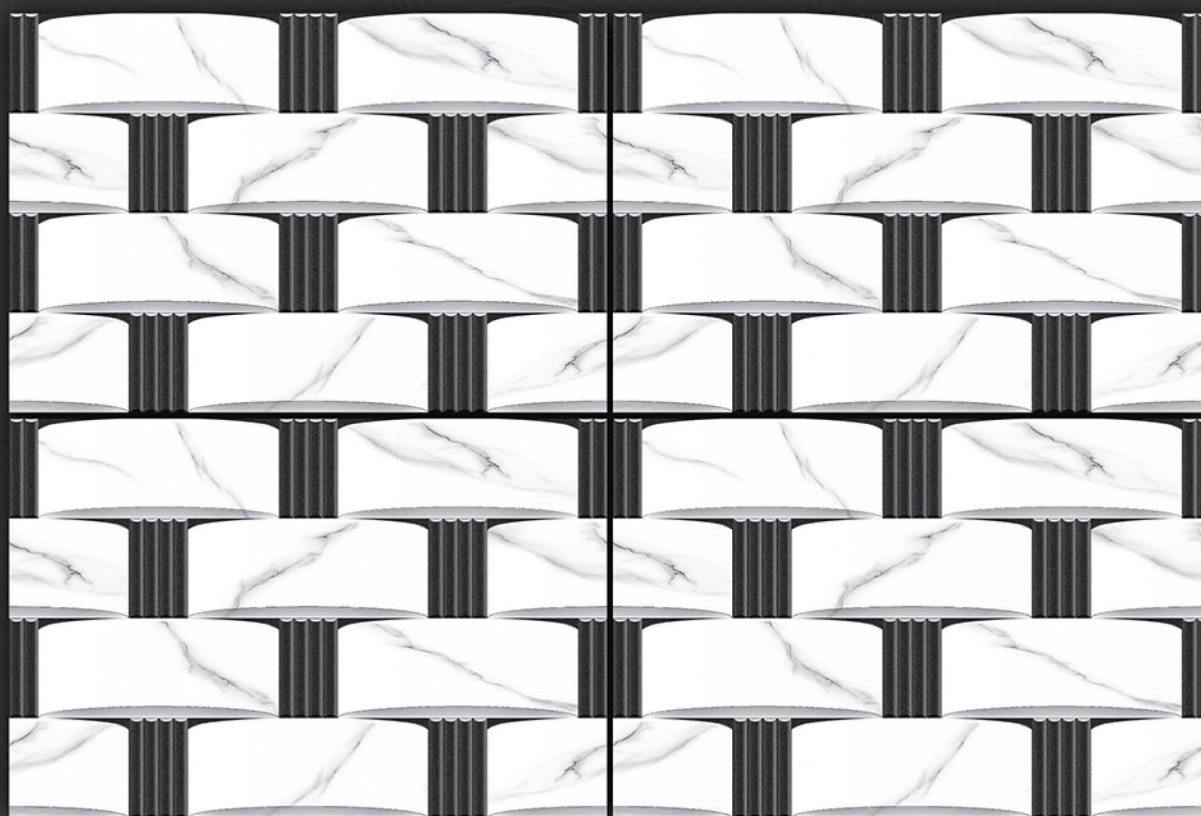

» Finish
GLOSSY

ELE 5010

PISOS

SURFACES

» Digital
WALL TILES

» Size
200 X 300 MM

» Finish
GLOSSY

ELE 5011