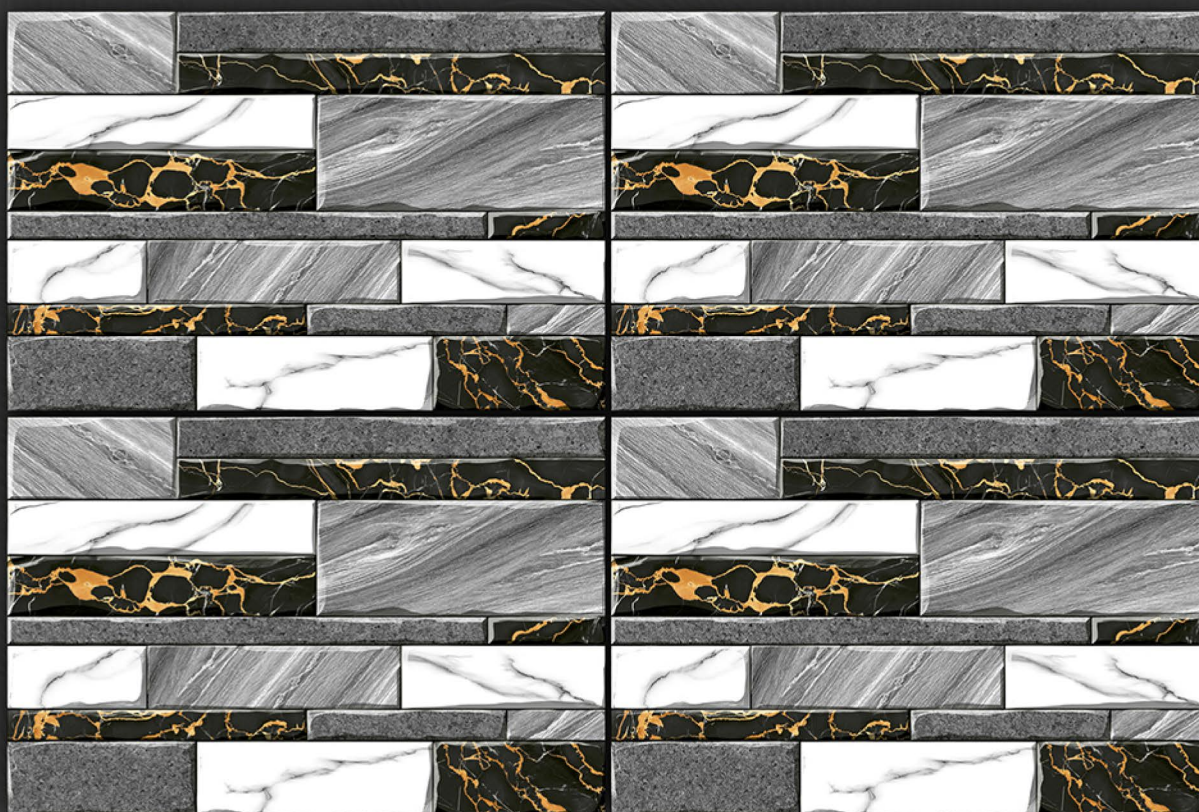

PISOS

SURFACES

» Digital
WALL TILES

» Size
200 X 300 MM

» Finish
GLOSSY

ELE 1604