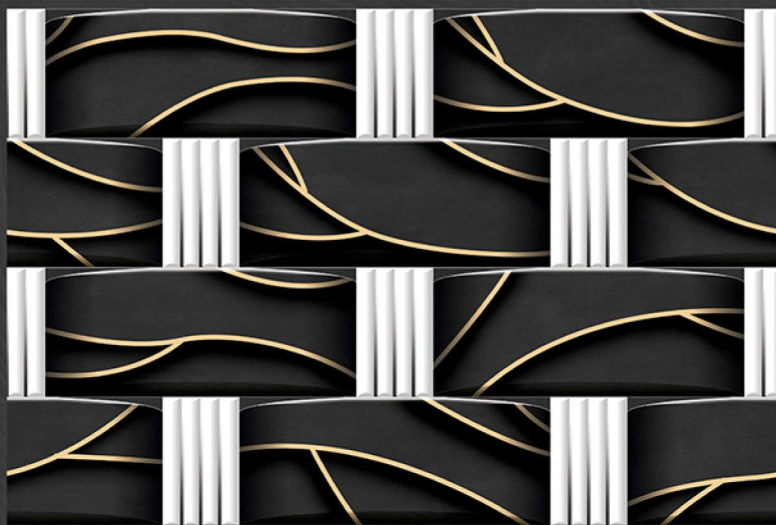

PISOS

SURFACES

» Digital
WALL TILES

» Size
200 X 300 MM

» Finish
GLOSSY

ELE 5009