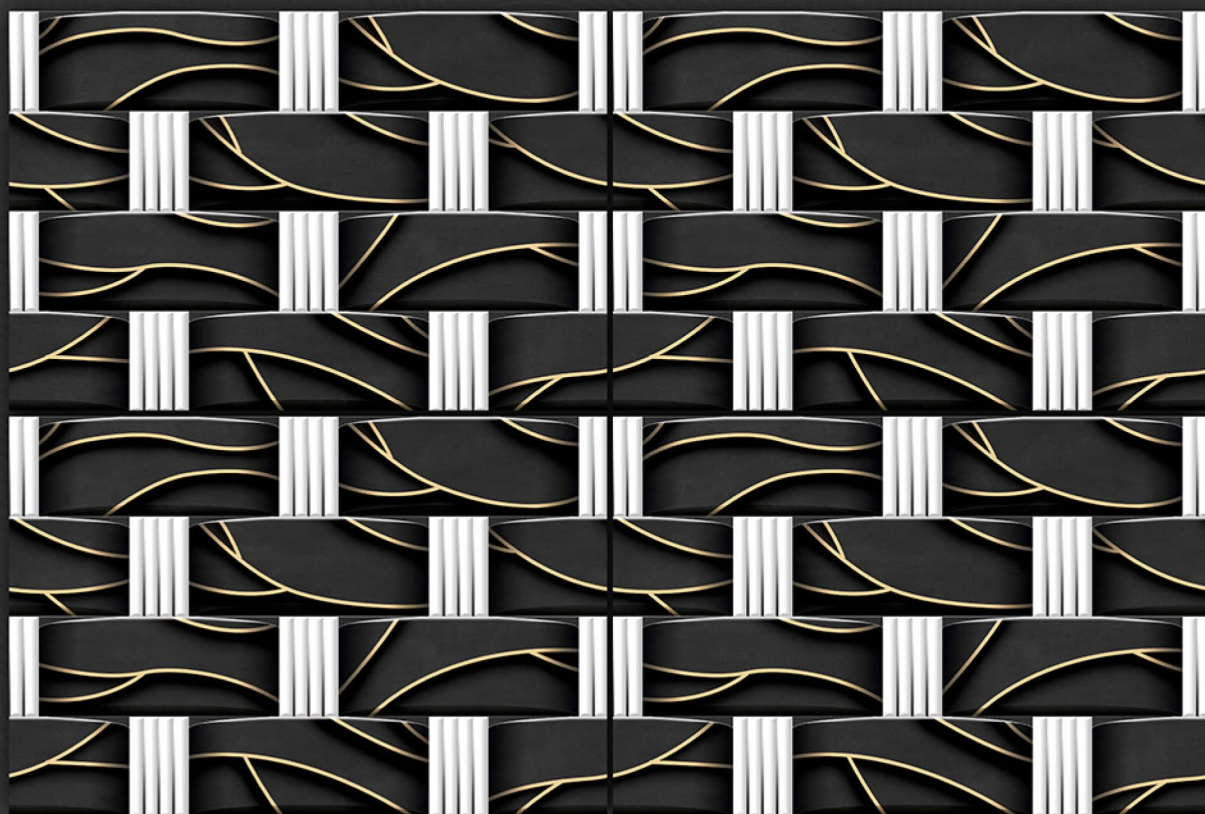

PISOS

SURFACES

» Digital
WALL TILES

» Size
200 X 300 MM

» Finish
GLOSSY

ELE 5009