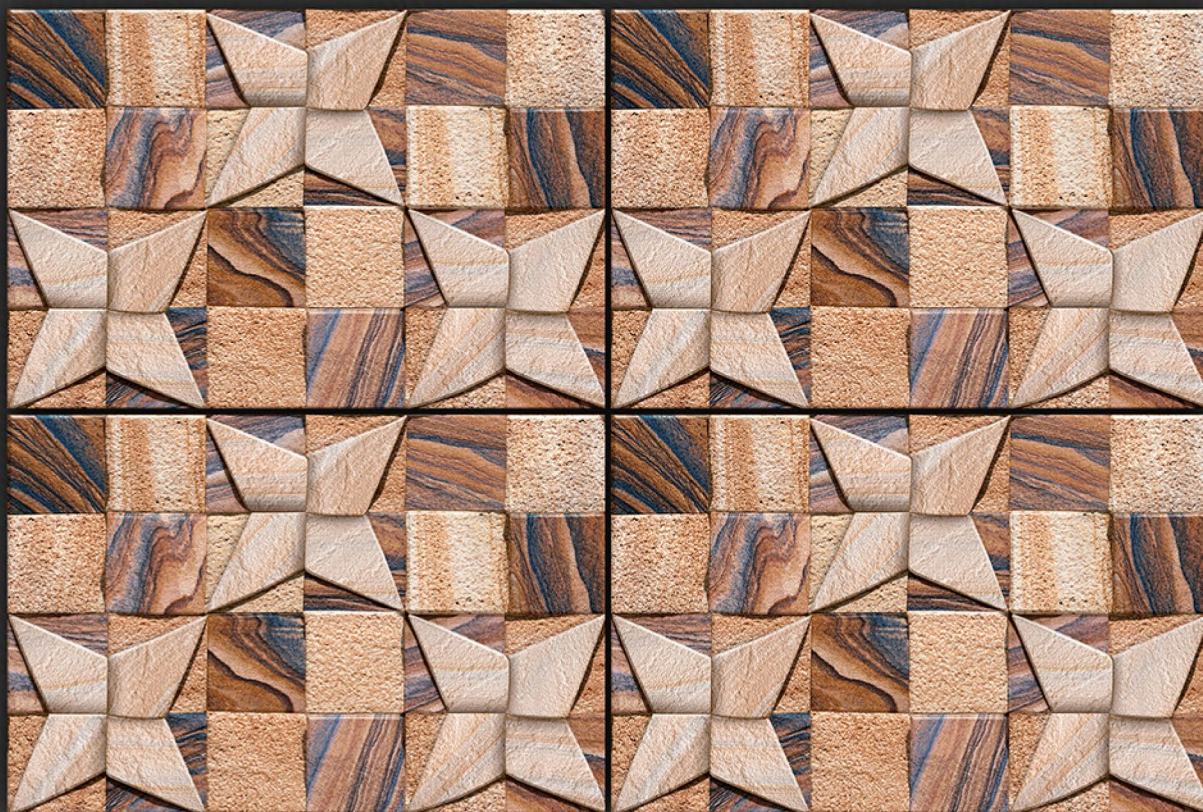

PISOS

SURFACES

» Digital
WALL TILES

» Size
200 X 300 MM

» Finish
GLOSSY

ELE 105