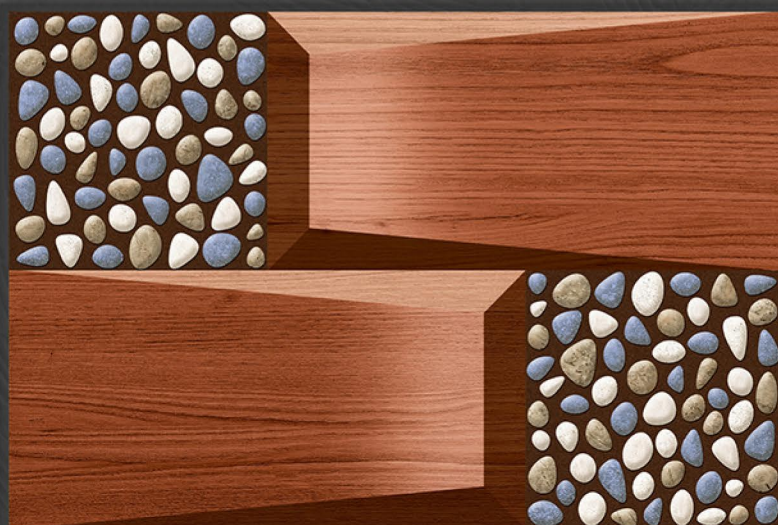

» Finish
GLOSSY

ELE 1604

PISOS

SURFACES

» Digital
WALL TILES

» Size
200 X 300 MM

» Finish
GLOSSY

ELE 3501